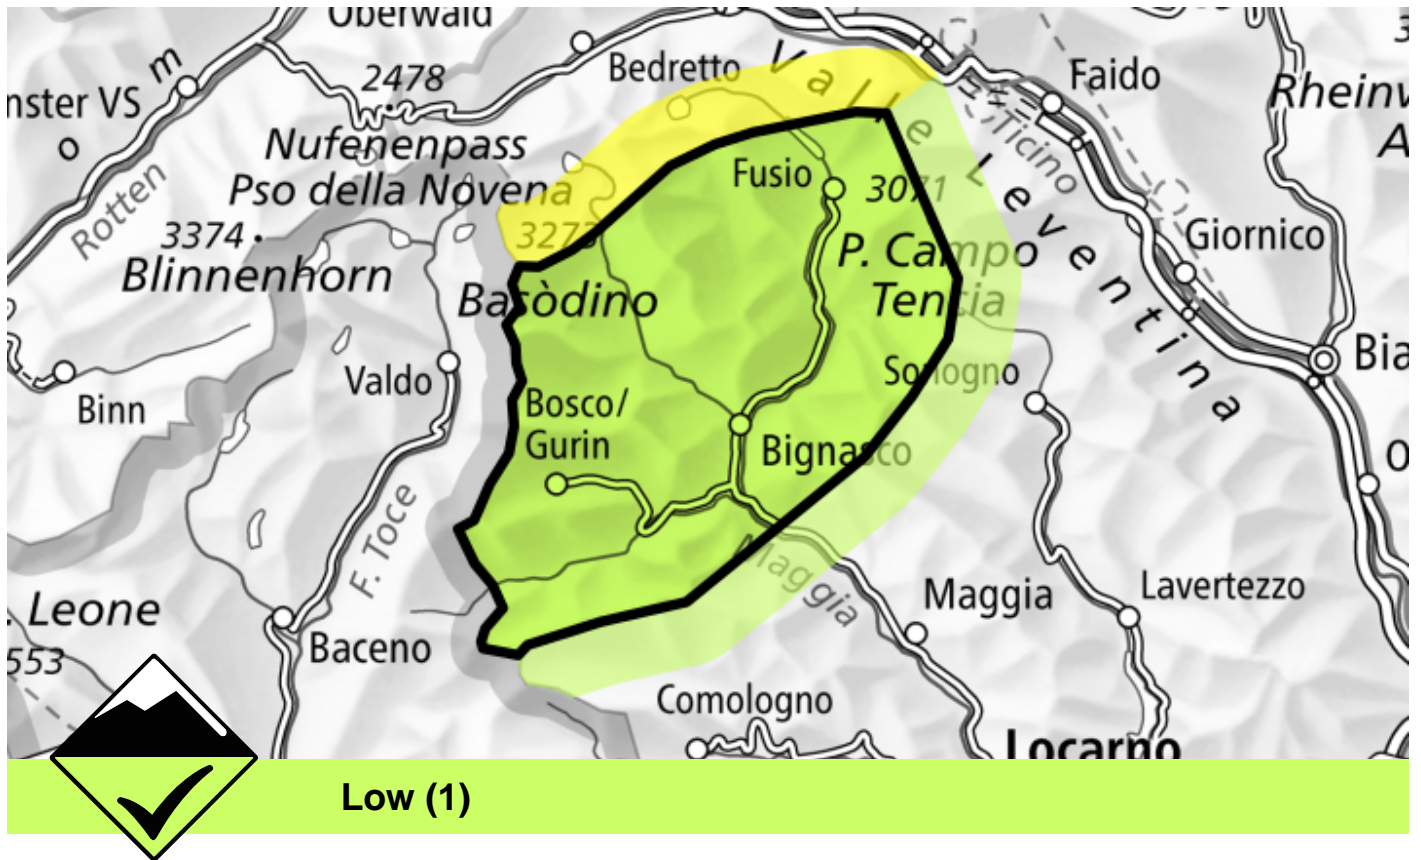

Avalanche danger

Forecast through: 19.4.2024, 17:00 / Next update: 19.4.2024, 17:00

No distinct avalanche problem

Individual avalanche prone locations are to be found in particular in extremely steep terrain. Apart from the danger of being buried, restraint should be exercised in particular in view of the danger of avalanches sweeping people along and giving rise to falls.

Danger levels

 1 low

 2 moderate

 3 considerable  4 high

 5 very high