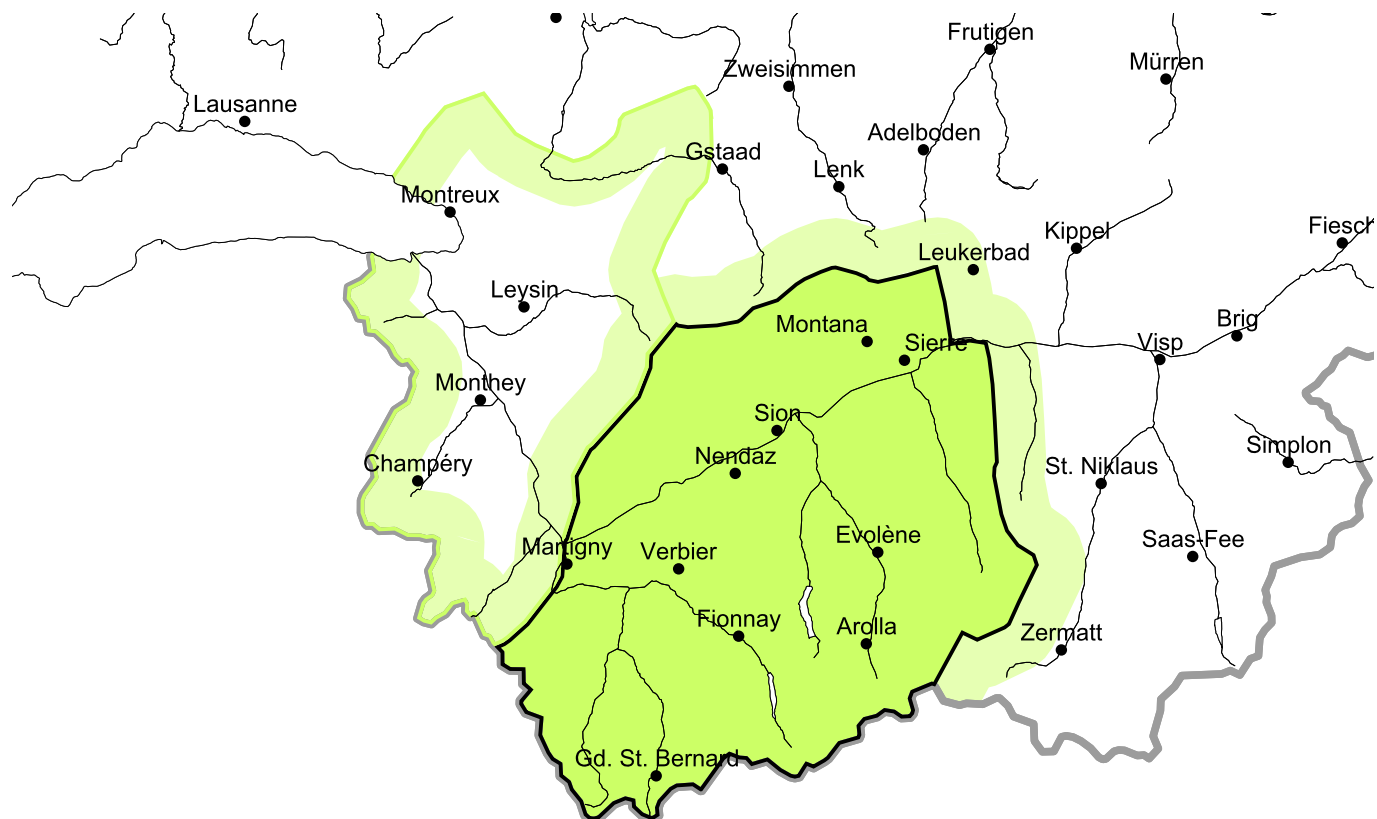

A favourable avalanche situation will prevail

Edition: 5.3.2021, 17:00 / Next update: 6.3.2021, 08:00

Level 1, low

No distinct avalanche problem

Individual avalanche prone locations for dry avalanches are to be found in particular in extremely steep terrain at elevated altitudes. This applies in particular in areas where the snow cover is rather shallow in little used backcountry terrain. Apart from the danger of being buried, restraint should be exercised as well in view of the danger of avalanches sweeping people along and giving rise to falls.