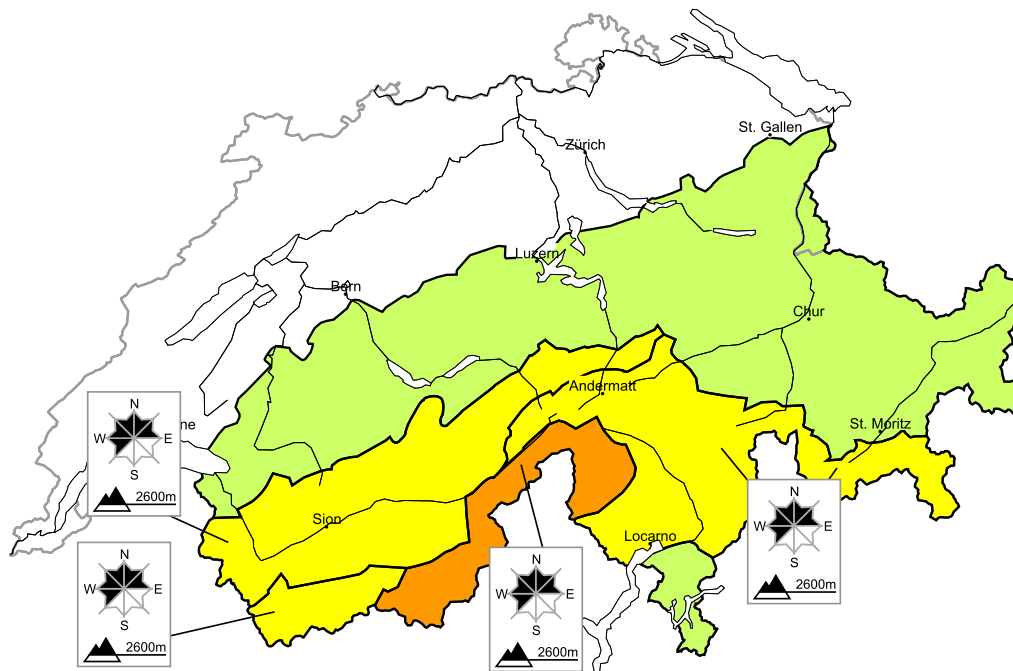

## In the south a precarious avalanche situation will be encountered in some regions

Edition: 2.5.2018, 17:00 / Next update: 3.5.2018, 17:00

### Avalanche danger

region D

Level 1, low

Individual avalanche prone locations are to be found in particular in extremely steep terrain. Apart from the danger of being buried, restraint should be exercised in particular in view of the danger of avalanches sweeping people along and giving rise to falls.

Danger levels

1 low

2 moderate

3 consider.

4 high

5 very high

WSL Institute for Snow and  
Avalanche Research SLF  
www.slf.ch