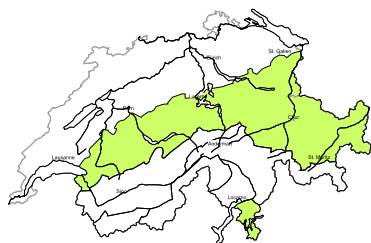

## In the south a precarious avalanche situation will be encountered in some regions

Edition: 2.5.2018, 17:00 / Next update: 3.5.2018, 17:00

### Avalanche danger

region D

Level 1, low

Individual avalanche prone locations are to be found in particular in extremely steep terrain. Apart from the danger of being buried, restraint should be exercised in particular in view of the danger of avalanches sweeping people along and giving rise to falls.

Danger levels

1 low

2 moderate

3 consider.

4 high

5 very high

WSL Institute for Snow and  
Avalanche Research SLF  
www.slf.ch