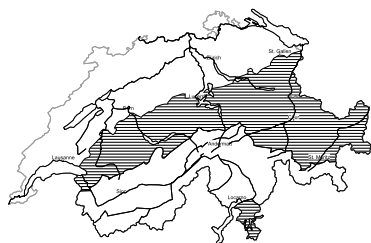

In the south a precarious avalanche situation will be encountered in some regions

Edition: 2.5.2018, 17:00 / Next update: 3.5.2018, 17:00

Avalanche danger

region D

Level 1, low

Individual avalanche prone locations are to be found in particular in extremely steep terrain. Apart from the danger of being buried, restraint should be exercised in particular in view of the danger of avalanches sweeping people along and giving rise to falls.

Danger levels