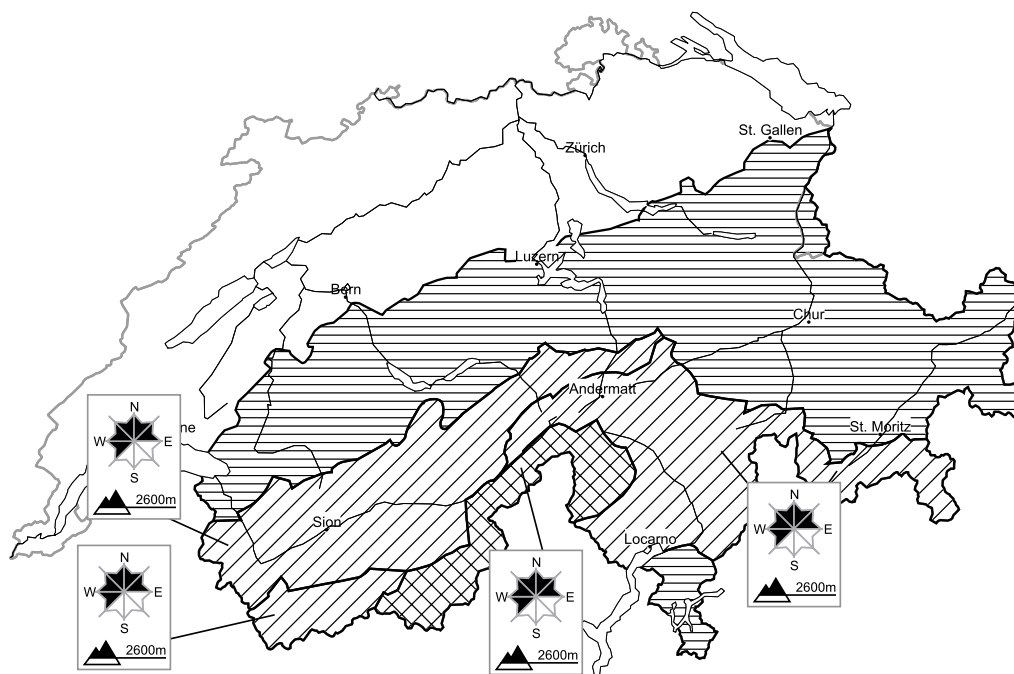

In the south a precarious avalanche situation will be encountered in some regions

Edition: 2.5.2018, 17:00 / Next update: 3.5.2018, 17:00

Avalanche danger

region D

Level 1, low

Individual avalanche prone locations are to be found in particular in extremely steep terrain. Apart from the danger of being buried, restraint should be exercised in particular in view of the danger of avalanches sweeping people along and giving rise to falls.

Danger levels