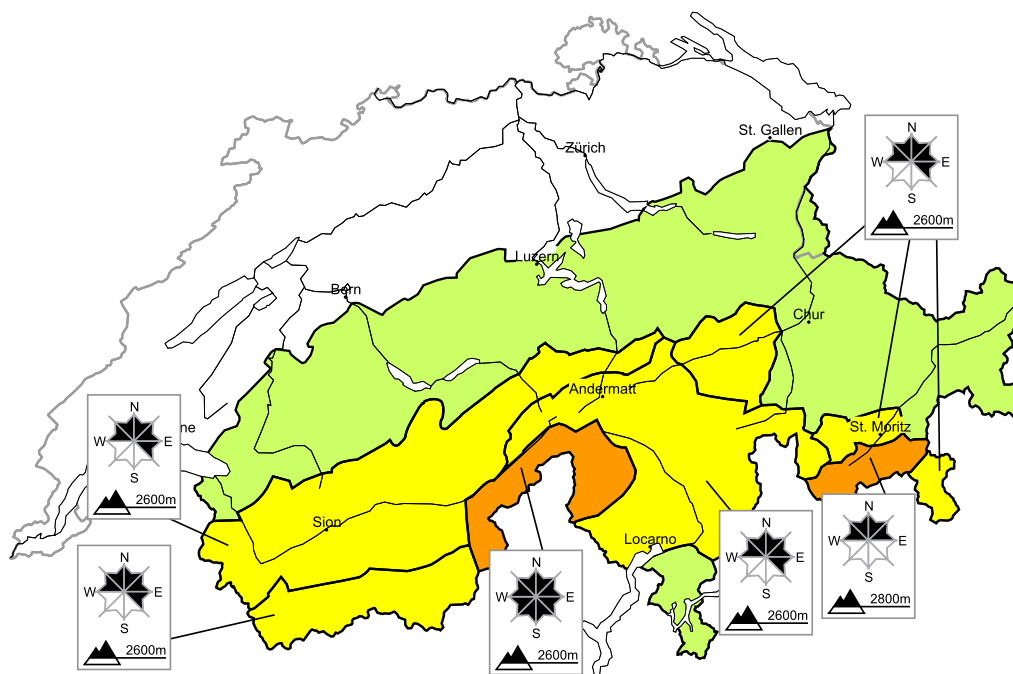

In the south a critical avalanche situation will be encountered in some regions

Edition: 1.5.2018, 17:00 / Next update: 2.5.2018, 17:00

Avalanche danger

region E

Level 1, low

Individual avalanche prone locations are to be found in particular in extremely steep terrain. Apart from the danger of being buried, restraint should be exercised in particular in view of the danger of avalanches sweeping people along and giving rise to falls.

Danger levels

1 low

2 moderate

3 consider.

4 high

5 very high

WSL Institute for Snow and
Avalanche Research SLF
www.slf.ch