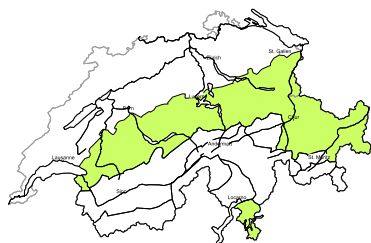

In the south a critical avalanche situation will be encountered in some regions

Edition: 1.5.2018, 17:00 / Next update: 2.5.2018, 17:00

Avalanche danger

region E

Level 1, low

Individual avalanche prone locations are to be found in particular in extremely steep terrain. Apart from the danger of being buried, restraint should be exercised in particular in view of the danger of avalanches sweeping people along and giving rise to falls.

Danger levels

1 low

2 moderate

3 consider.

4 high

5 very high

WSL Institute for Snow and
Avalanche Research SLF
www.slf.ch