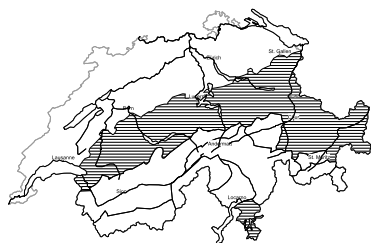

# In the south a critical avalanche situation will be encountered in some regions

Edition: 1.5.2018, 17:00 / Next update: 2.5.2018, 17:00

## Avalanche danger

### region E

### Level 1, low

Individual avalanche prone locations are to be found in particular in extremely steep terrain. Apart from the danger of being buried, restraint should be exercised in particular in view of the danger of avalanches sweeping people along and giving rise to falls.