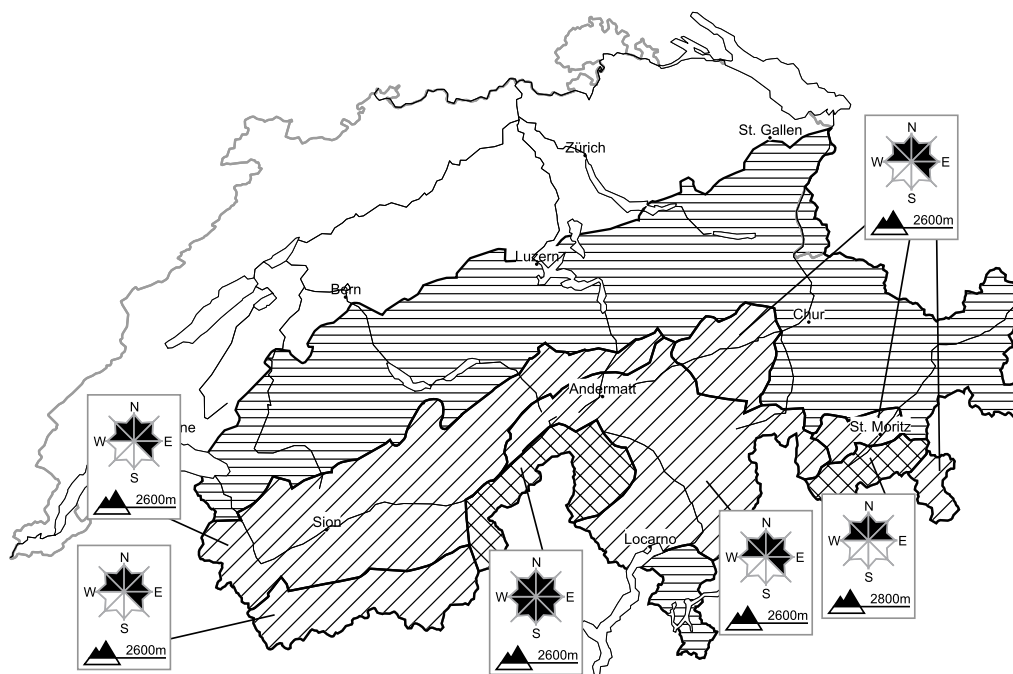

# In the south a critical avalanche situation will be encountered in some regions

Edition: 1.5.2018, 17:00 / Next update: 2.5.2018, 17:00

## Avalanche danger

### region E

### Level 1, low

Individual avalanche prone locations are to be found in particular in extremely steep terrain. Apart from the danger of being buried, restraint should be exercised in particular in view of the danger of avalanches sweeping people along and giving rise to falls.