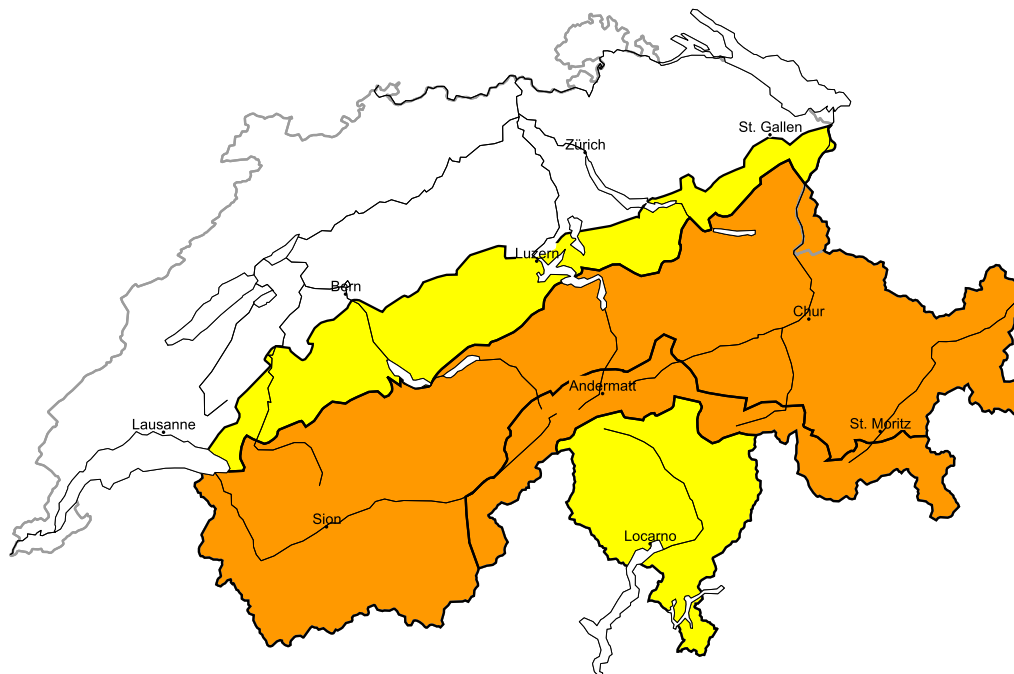

## In the early morning a widespread favourable avalanche situation will prevail. Wet avalanches during the day

Edition: 27.4.2018, 17:00 / Next update: 28.4.2018, 17:00

### Wet avalanches as day progresses

Wet, region D

Level 2, moderate

### Wet avalanches as day progresses

A clear night will be followed in the early morning by favourable conditions. In starting zones where no previous releases have taken place individual full-depth and wet avalanches are possible as the day progresses. The avalanche prone locations are to be found in particular in west to north to east facing aspects. Caution is to be exercised in areas with glide cracks.

**Additional danger: Dry avalanches (see 1st map)**

Danger levels

1 low

2 moderate

3 consider.

4 high

5 very high

WSL Institute for Snow and  
Avalanche Research SLF  
www.slf.ch