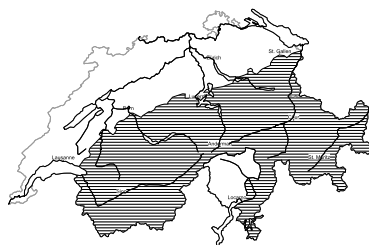

In the early morning a widespread favourable avalanche situation will prevail. Wet avalanches during the day

Edition: 27.4.2018, 17:00 / Next update: 28.4.2018, 17:00

Dry avalanches

Dry, region B

Level 1, low

Individual avalanche prone locations for dry avalanches are to be found on extremely steep north facing slopes, in particular in high Alpine regions.

Additional danger: Wet avalanches as day progresses (see 2nd map)

Danger levels