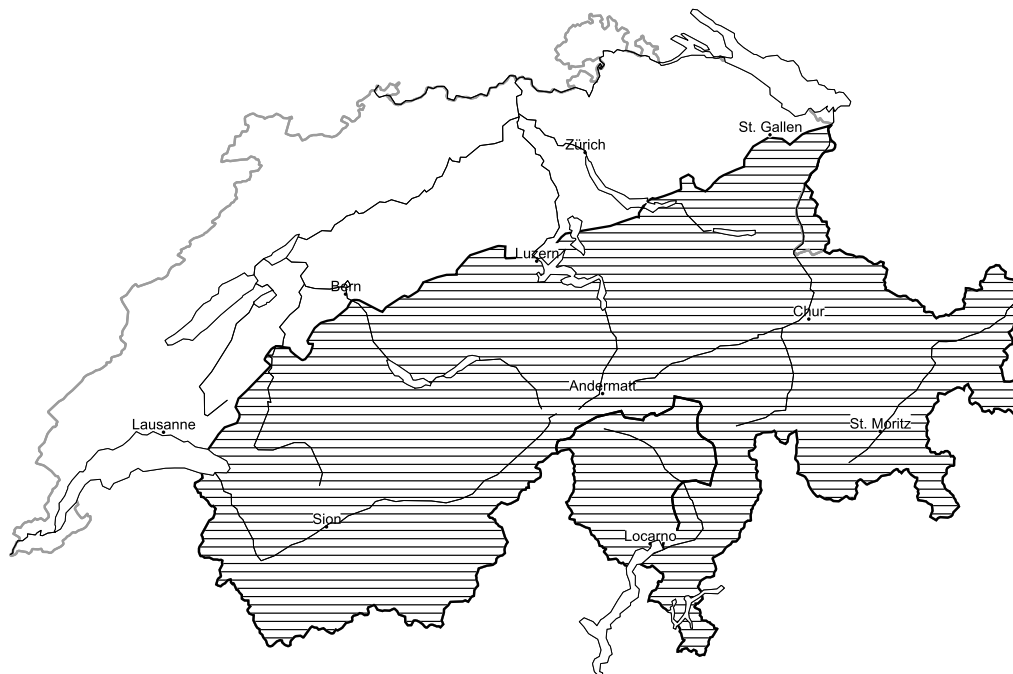

In the early morning a widespread favourable avalanche situation will prevail. Wet avalanches during the day

Edition: 27.4.2018, 17:00 / Next update: 28.4.2018, 17:00

Dry avalanches

Dry, region B

Level 1, low

Individual avalanche prone locations for dry avalanches are to be found on extremely steep north facing slopes, in particular in high Alpine regions.

Additional danger: Wet avalanches as day progresses (see 2nd map)

Danger levels