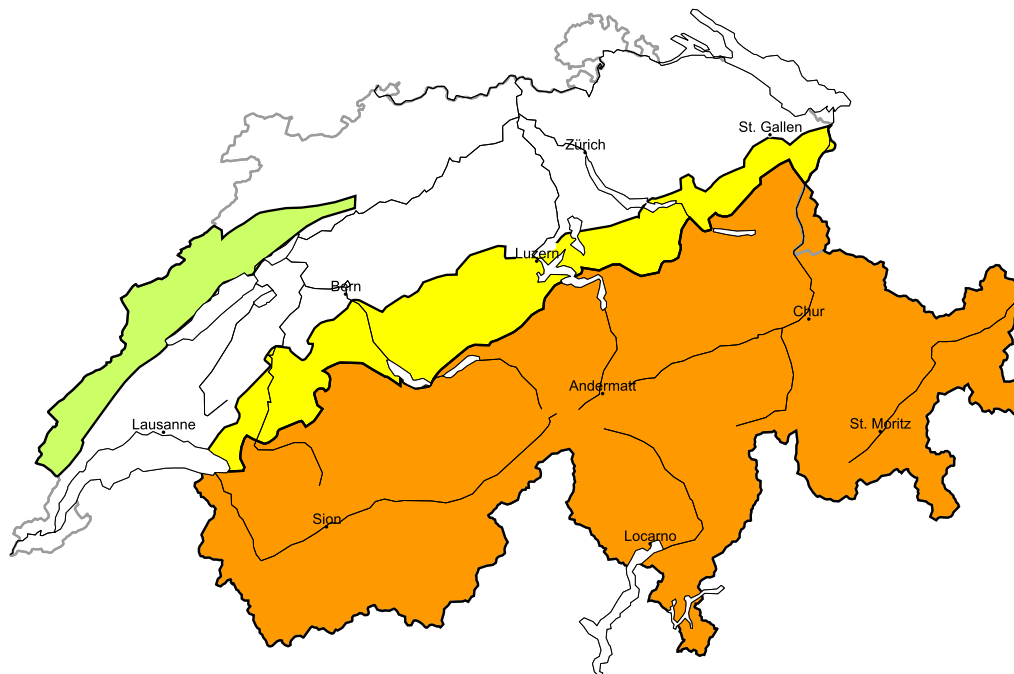

In the early morning a generally favourable avalanche situation will prevail. Full-depth and wet avalanches as the day progresses

Edition: 16.4.2018, 17:00 / Next update: 17.4.2018, 17:00

Wet avalanches as day progresses

Wet, region C

Level 1, low

Wet avalanches as day progresses

Individual full-depth and wet avalanches are possible, but they will be mostly small. Restraint should be exercised because avalanches can sweep people along and give rise to falls.

Additional danger: Dry avalanches (see 1st map)

Danger levels

1 low

2 moderate

3 consider.

4 high

5 very high

WSL Institute for Snow and
Avalanche Research SLF
www.slf.ch