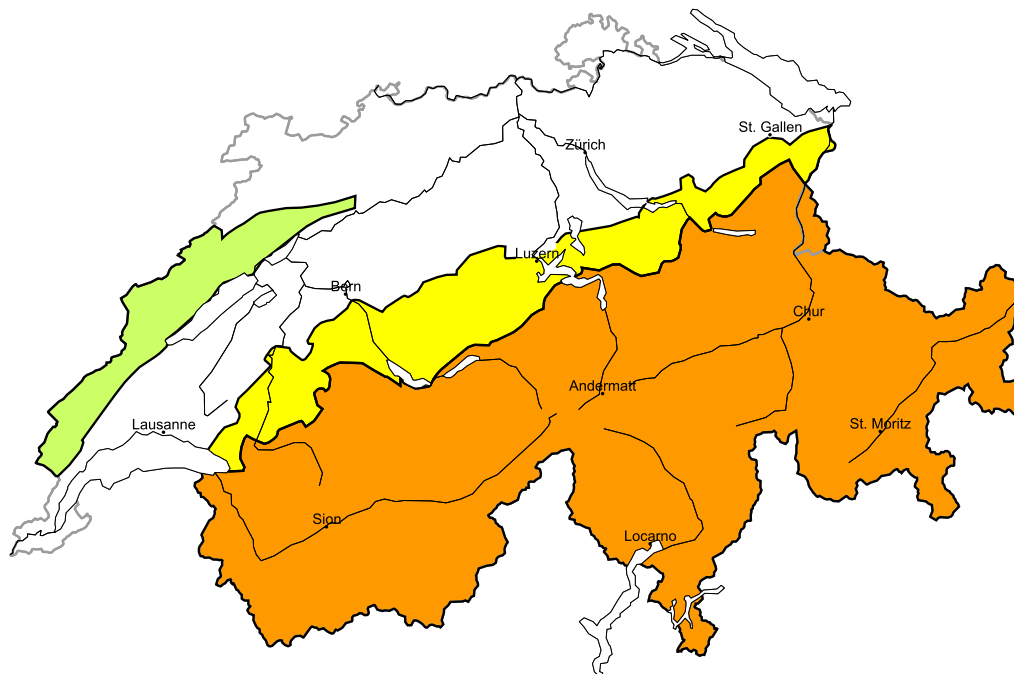

In the early morning a generally favourable avalanche situation will prevail. Full-depth and wet avalanches as the day progresses

Edition: 16.4.2018, 17:00 / Next update: 17.4.2018, 17:00

Wet avalanches as day progresses

Wet, region B

Level 2, moderate

Wet avalanches as day progresses

In the late morning as a consequence of warming during the day and solar radiation there will be a rapid increase in the danger of wet and full-depth avalanches. From origins in starting zones where no previous releases have taken place individual full-depth and wet avalanches are to be expected, including quite large ones. The avalanche prone locations are to be found in all aspects. Backcountry tours should be started early and concluded timely. Caution is to be exercised in areas with glide cracks.

Additional danger: Dry avalanches (see 1st map)

Danger levels

1 low

2 moderate

3 consider.

4 high

5 very high

WSL Institute for Snow and
Avalanche Research SLF
www.slf.ch