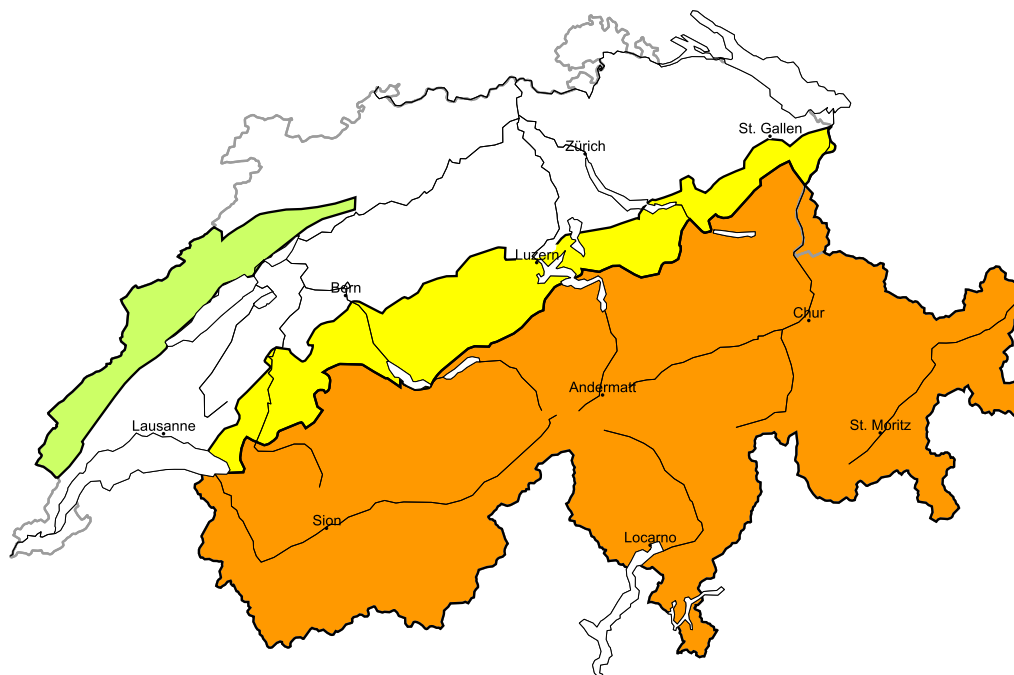

Outside marked and open pistes a considerable avalanche danger will be encountered in some regions. Wet avalanches as the day progresses

Edition: 14.4.2018, 08:00 / Next update: 14.4.2018, 17:00

Wet avalanches as day progresses

Wet, region C

Level 1, low

Wet avalanches as day progresses

Individual full-depth and wet avalanches are possible, but they will be mostly small. Restraint should be exercised because avalanches can sweep people along and give rise to falls.

Additional danger: Dry avalanches (see 1st map)