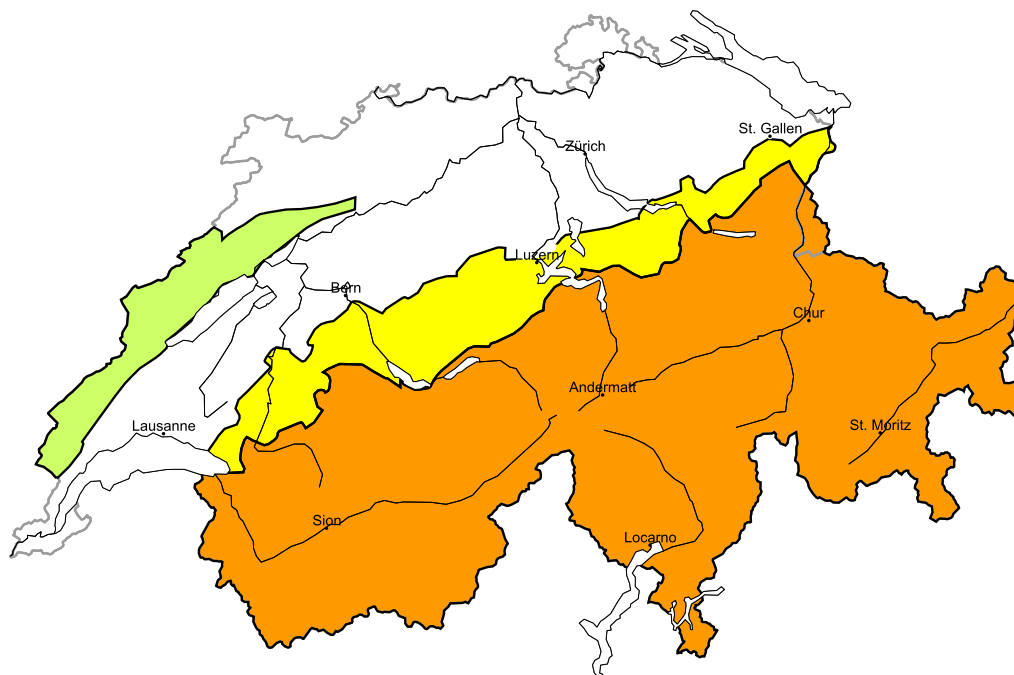

Outside marked and open pistes a considerable avalanche danger will be encountered in some regions. Wet avalanches as the day progresses

Edition: 14.4.2018, 08:00 / Next update: 14.4.2018, 17:00

Wet avalanches as day progresses

Wet, region B

Level 2, moderate

Wet avalanches as day progresses

As a consequence of warming during the day and solar radiation full-depth and wet avalanches are possible, including quite large ones. The avalanche prone locations are to be found in all aspects. Caution is to be exercised in areas with glide cracks.

Additional danger: Dry avalanches (see 1st map)

Danger levels

1 low

2 moderate

3 consider.

4 high

5 very high

WSL Institute for Snow and
Avalanche Research SLF
www.slf.ch