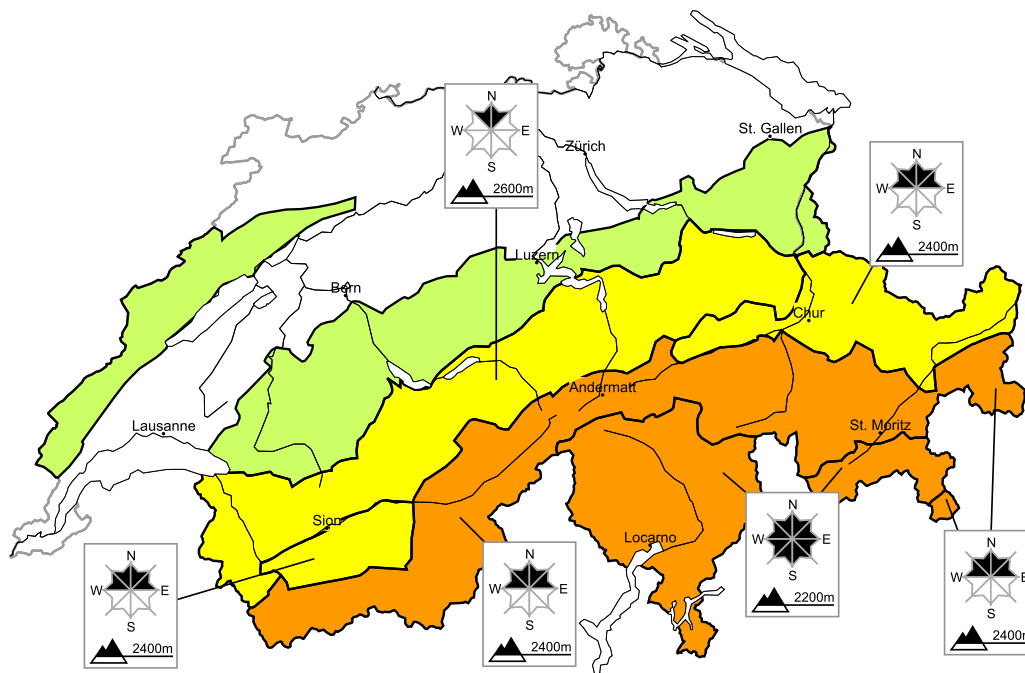

Outside marked and open pistes a considerable avalanche danger will be encountered in some regions. Wet avalanches as the day progresses

Edition: 14.4.2018, 08:00 / Next update: 14.4.2018, 17:00

Dry avalanches

Dry, region E

Level 1, low

Individual avalanche prone locations for dry avalanches are to be found in particular in extremely steep terrain. Restraint should be exercised because avalanches can sweep people along and give rise to falls.

Additional danger: Wet avalanches as day progresses (see 2nd map)