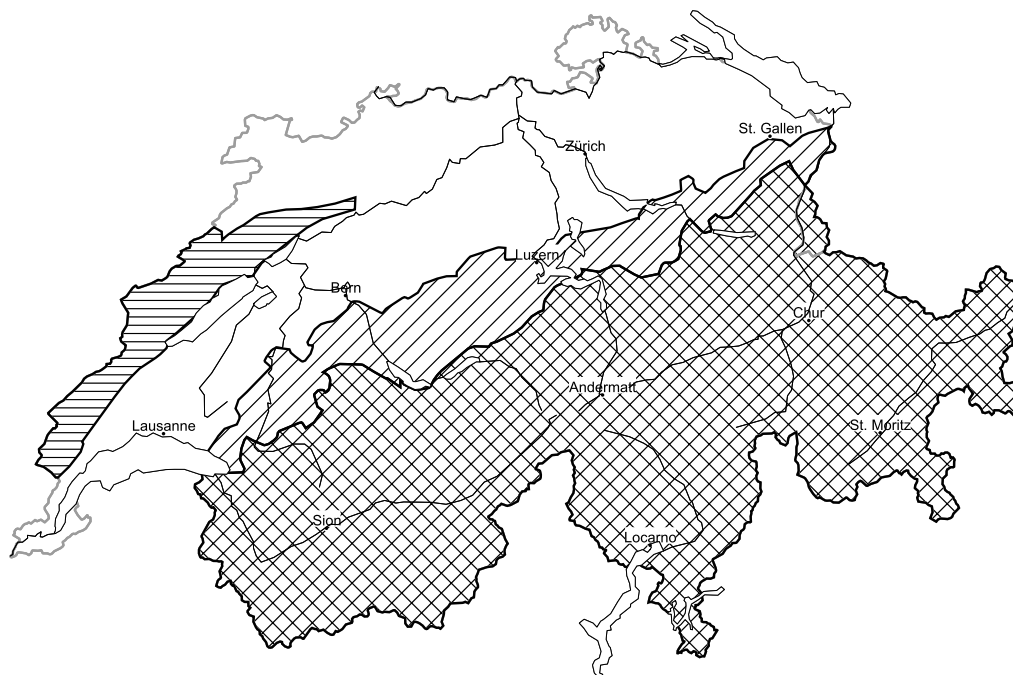

Outside marked and open pistes a considerable avalanche danger will be encountered in some regions. Wet avalanches as the day progresses

Edition: 14.4.2018, 08:00 / Next update: 14.4.2018, 17:00

Wet avalanches as day progresses

Wet, region C

Level 1, low

Wet avalanches as day progresses

Individual full-depth and wet avalanches are possible, but they will be mostly small. Restraint should be exercised because avalanches can sweep people along and give rise to falls.

Additional danger: Dry avalanches (see 1st map)