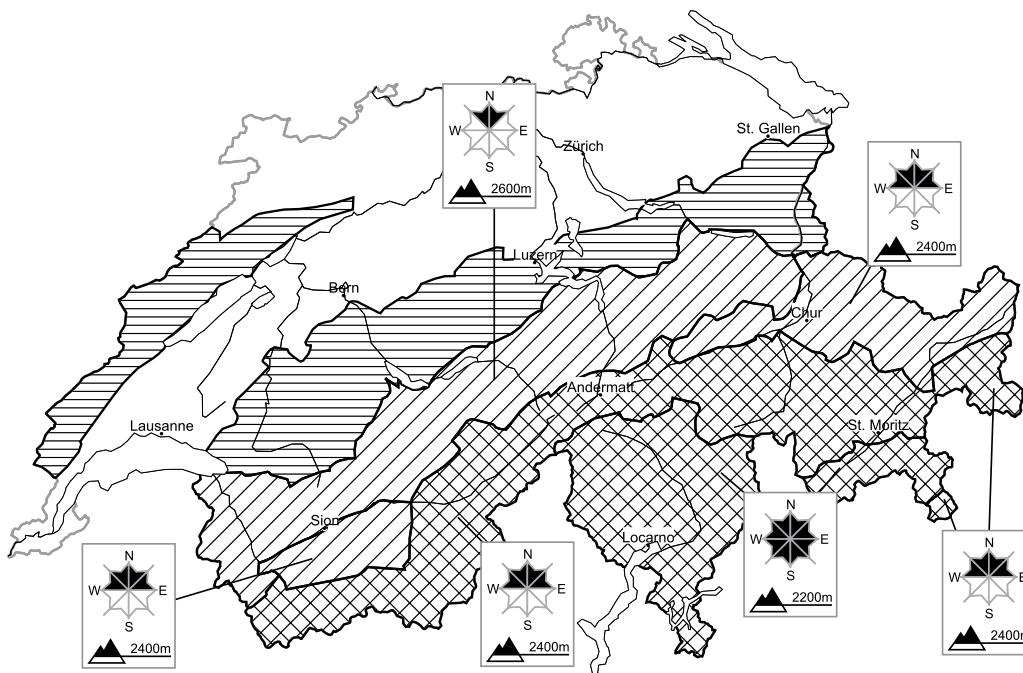

Outside marked and open pistes a considerable avalanche danger will be encountered in some regions. Wet avalanches as the day progresses

Edition: 14.4.2018, 08:00 / Next update: 14.4.2018, 17:00

Dry avalanches

Dry, region F

Level 1, low

Hardly any more dry avalanches are possible.

Additional danger: Wet avalanches as day progresses (see 2nd map)

Danger levels

1 low

2 moderate

3 consider.

4 high

5 very high