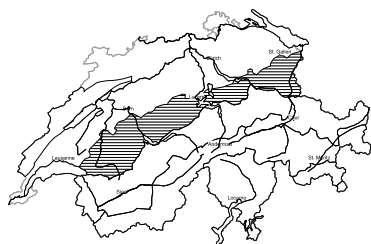

Outside marked and open pistes a considerable avalanche danger will be encountered in some regions. Wet avalanches as the day progresses

Edition: 14.4.2018, 08:00 / Next update: 14.4.2018, 17:00

Dry avalanches

Dry, region E

Level 1, low

Individual avalanche prone locations for dry avalanches are to be found in particular in extremely steep terrain. Restraint should be exercised because avalanches can sweep people along and give rise to falls.

Additional danger: Wet avalanches as day progresses (see 2nd map)

Danger levels