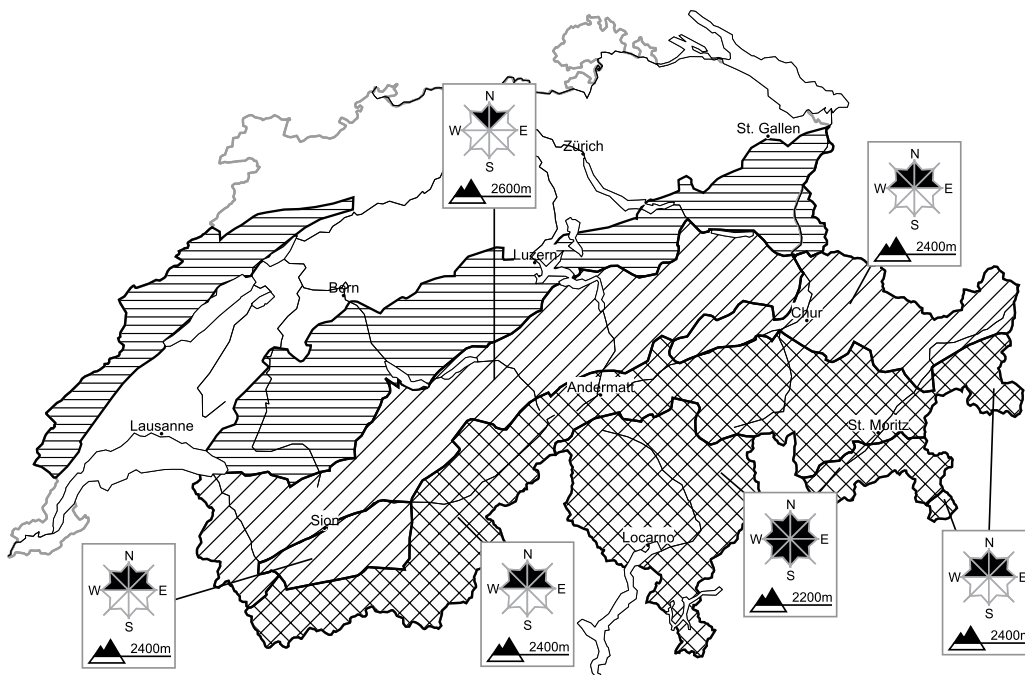

Outside marked and open pistes a considerable avalanche danger will be encountered in some regions. Wet avalanches as the day progresses

Edition: 14.4.2018, 08:00 / Next update: 14.4.2018, 17:00

Dry avalanches

Dry, region E

Level 1, low

Individual avalanche prone locations for dry avalanches are to be found in particular in extremely steep terrain. Restraint should be exercised because avalanches can sweep people along and give rise to falls.

Additional danger: Wet avalanches as day progresses (see 2nd map)

Danger levels