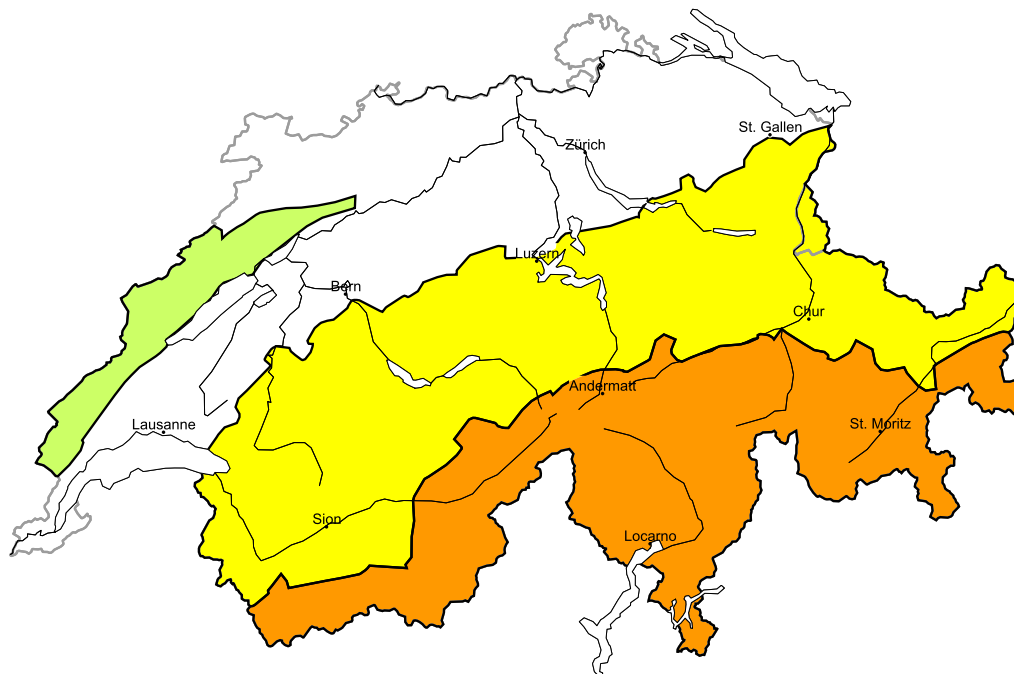

Outside marked and open pistes a considerable avalanche danger will be encountered in some regions

Edition: 13.4.2018, 17:00 / Next update: 14.4.2018, 08:00

Wet avalanches as day progresses

Wet, region C

Level 1, low

Wet avalanches as day progresses

Individual full-depth and wet avalanches are possible, but they will be mostly small. Restraint should be exercised because avalanches can sweep people along and give rise to falls.

Additional danger: Dry avalanches (see 1st map)

Danger levels

1 low

2 moderate

3 consider.

4 high

5 very high

WSL Institute for Snow and
Avalanche Research SLF
www.slf.ch