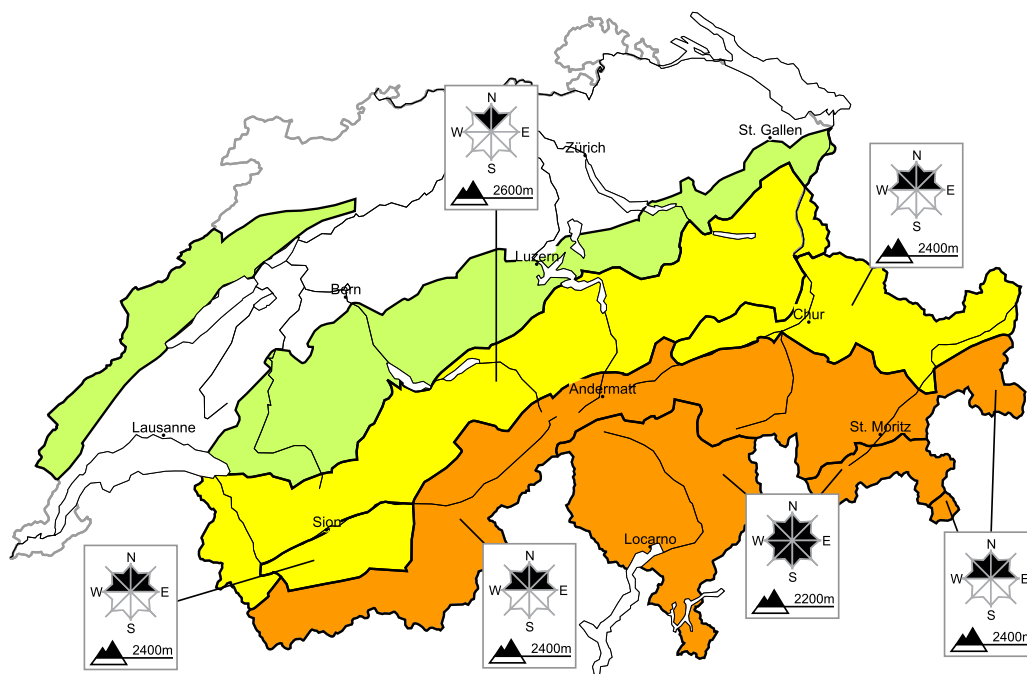

# Outside marked and open pistes a considerable avalanche danger will be encountered in some regions

Edition: 13.4.2018, 17:00 / Next update: 14.4.2018, 08:00

## Dry avalanches

**Dry, region F**

**Level 1, low**

Hardly any more dry avalanches are possible.

**Additional danger: Wet avalanches as day progresses (see 2nd map)**

Danger levels

1 low

2 moderate

3 consider.

4 high

5 very high

WSL Institute for Snow and  
Avalanche Research SLF  
www.slf.ch