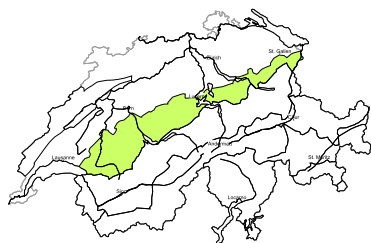

Outside marked and open pistes a considerable avalanche danger will be encountered in some regions

Edition: 13.4.2018, 17:00 / Next update: 14.4.2018, 08:00

Dry avalanches

Dry, region E

Level 1, low

Individual avalanche prone locations for dry avalanches are to be found in particular in extremely steep terrain. Restraint should be exercised because avalanches can sweep people along and give rise to falls.

Additional danger: Wet avalanches as day progresses (see 2nd map)

Danger levels

 1 low

 2 moderate

 3 consider.

 4 high

 5 very high

WSL Institute for Snow and
Avalanche Research SLF
www.slf.ch