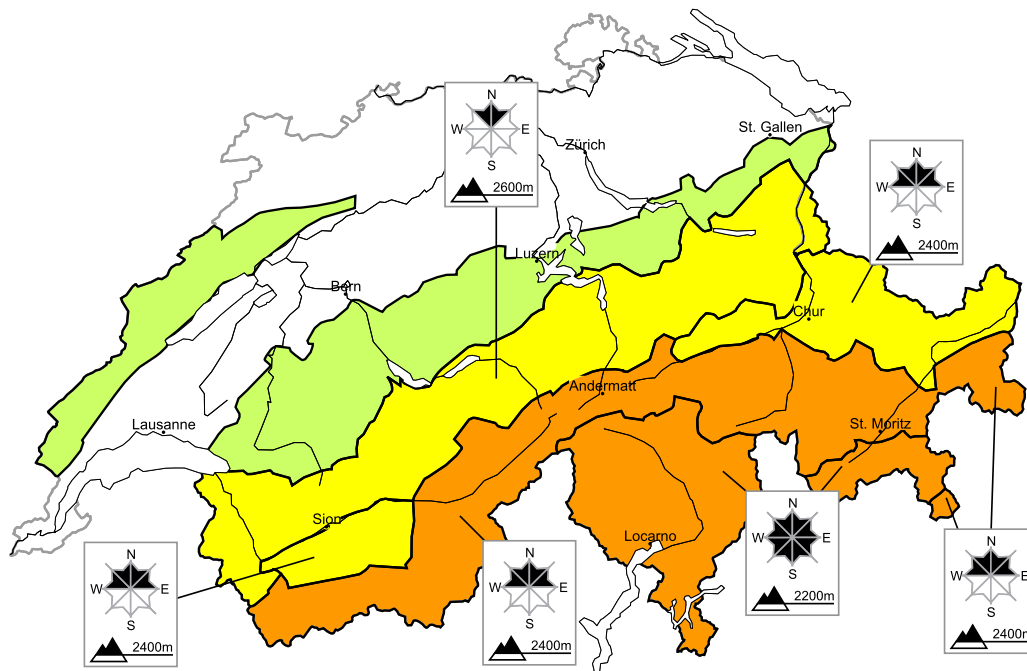

Outside marked and open pistes a considerable avalanche danger will be encountered in some regions

Edition: 13.4.2018, 17:00 / Next update: 14.4.2018, 08:00

Dry avalanches

Dry, region E

Level 1, low

Individual avalanche prone locations for dry avalanches are to be found in particular in extremely steep terrain. Restraint should be exercised because avalanches can sweep people along and give rise to falls.

Additional danger: Wet avalanches as day progresses (see 2nd map)

Danger levels

 1 low

 2 moderate

 3 consider.

 4 high

 5 very high

WSL Institute for Snow and
Avalanche Research SLF
www.slf.ch