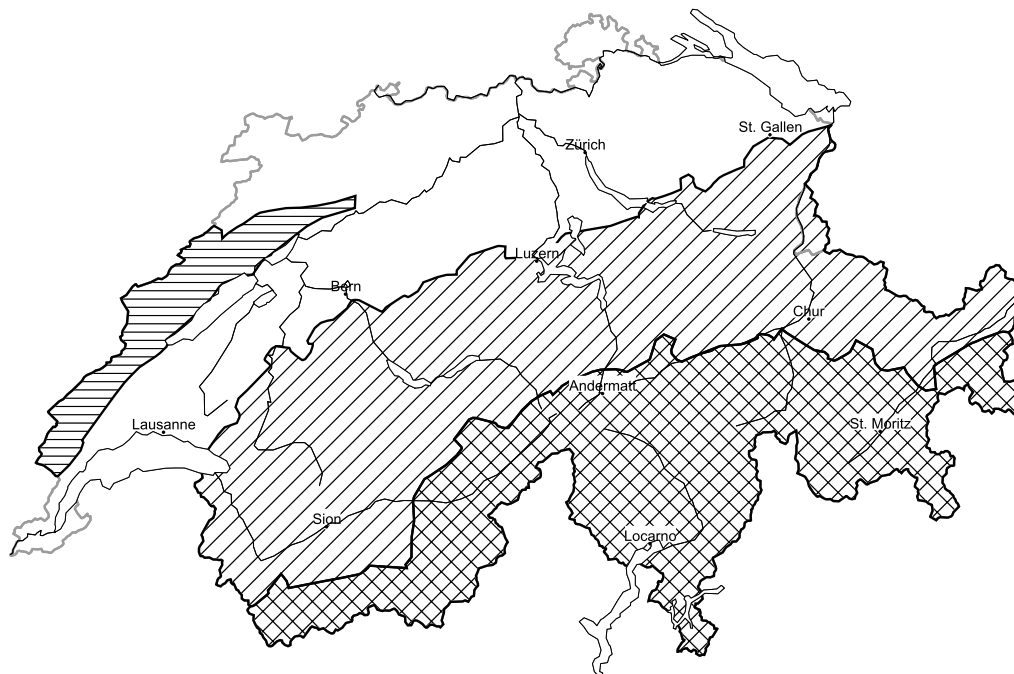

Outside marked and open pistes a considerable avalanche danger will be encountered in some regions

Edition: 13.4.2018, 17:00 / Next update: 14.4.2018, 08:00

Wet avalanches as day progresses

Wet, region C

Level 1, low

Wet avalanches as day progresses

Individual full-depth and wet avalanches are possible, but they will be mostly small. Restraint should be exercised because avalanches can sweep people along and give rise to falls.

Additional danger: Dry avalanches (see 1st map)