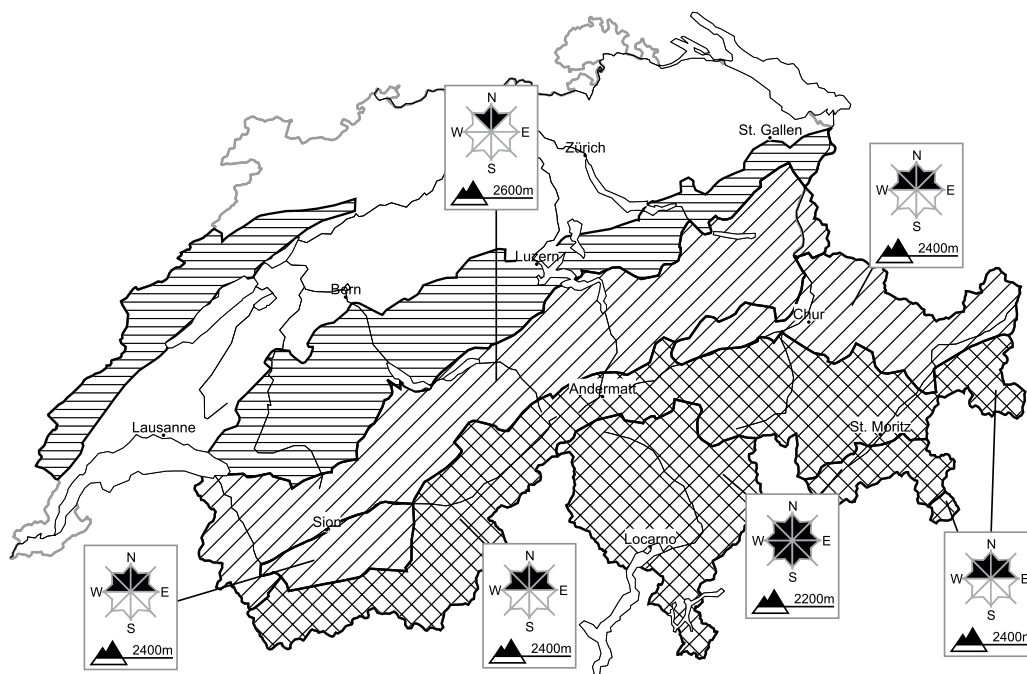

Outside marked and open pistes a considerable avalanche danger will be encountered in some regions

Edition: 13.4.2018, 17:00 / Next update: 14.4.2018, 08:00

Dry avalanches

Dry, region F

Level 1, low

Hardly any more dry avalanches are possible.

Additional danger: Wet avalanches as day progresses (see 2nd map)

Danger levels