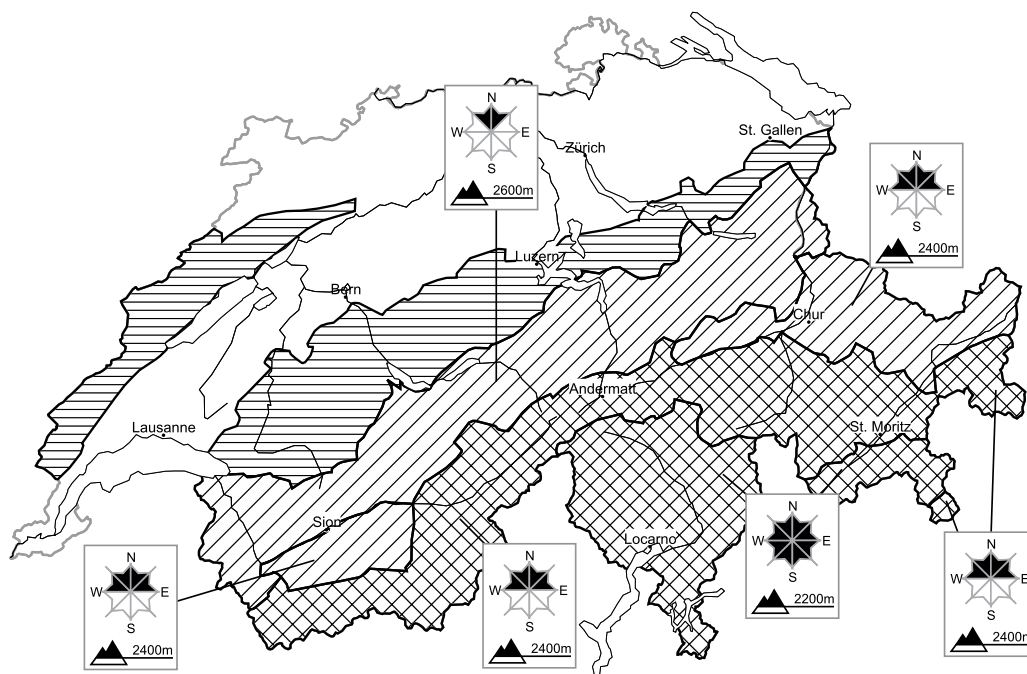

Outside marked and open pistes a considerable avalanche danger will be encountered in some regions

Edition: 13.4.2018, 17:00 / Next update: 14.4.2018, 08:00

Dry avalanches

Dry, region E

Level 1, low

Individual avalanche prone locations for dry avalanches are to be found in particular in extremely steep terrain. Restraint should be exercised because avalanches can sweep people along and give rise to falls.

Additional danger: Wet avalanches as day progresses (see 2nd map)

Danger levels