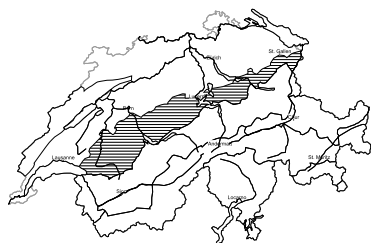

Outside marked and open pistes a considerable avalanche danger will be encountered in some regions

Edition: 13.4.2018, 17:00 / Next update: 14.4.2018, 08:00

Dry avalanches

Dry, region E

Level 1, low

Individual avalanche prone locations for dry avalanches are to be found in particular in extremely steep terrain. Restraint should be exercised because avalanches can sweep people along and give rise to falls.

Additional danger: Wet avalanches as day progresses (see 2nd map)

Danger levels