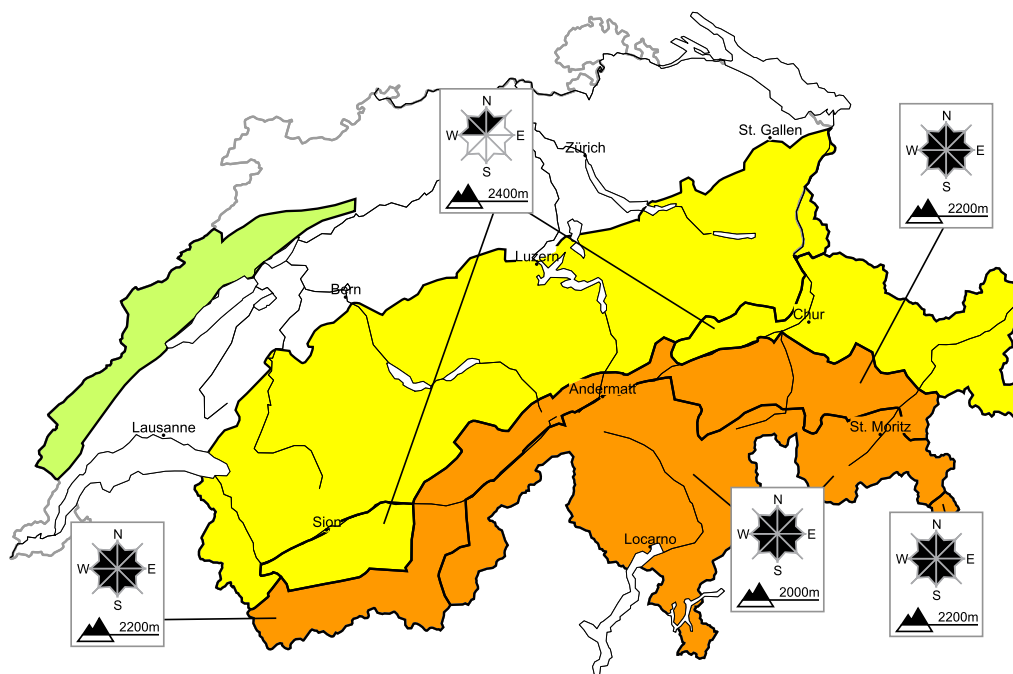

# Outside marked and open pistes a critical avalanche situation will be encountered in some regions

Edition: 13.4.2018, 08:00 / Next update: 13.4.2018, 17:00

## Avalanche danger

region E

Level 1, low

### Wet avalanches

Individual full-depth and wet avalanches are possible, but they will be mostly small. Restraint should be exercised because avalanches can sweep people along and give rise to falls.

Danger levels

1 low

2 moderate

3 consider.

4 high

5 very high

WSL Institute for Snow and  
Avalanche Research SLF  
www.slf.ch