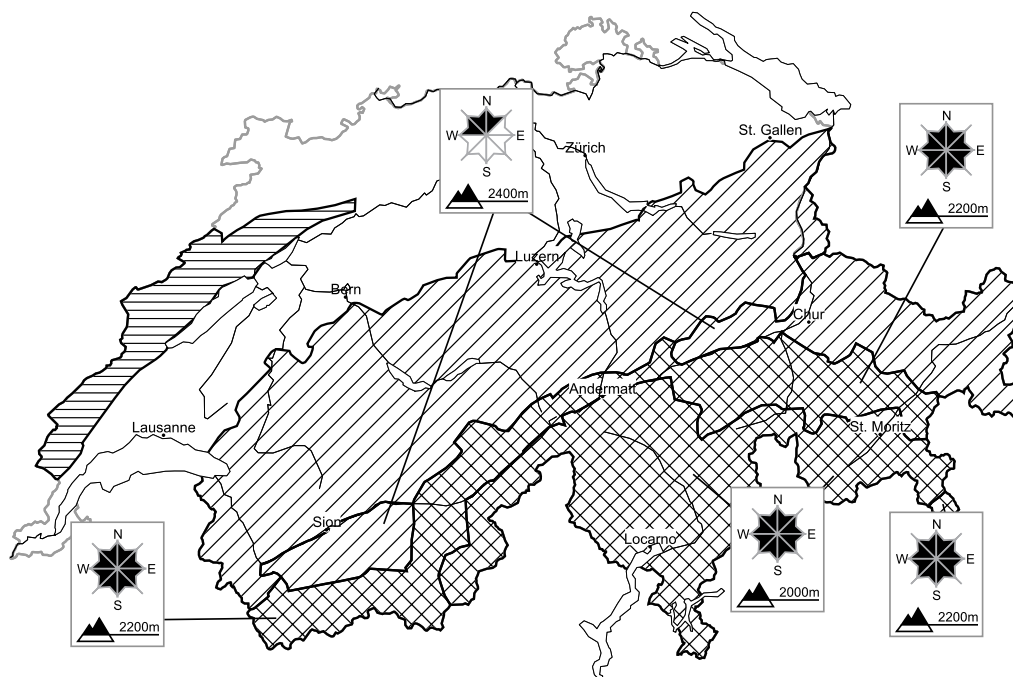

Outside marked and open pistes a critical avalanche situation will be encountered in some regions

Edition: 13.4.2018, 08:00 / Next update: 13.4.2018, 17:00

Avalanche danger

region E

Level 1, low

Wet avalanches

Individual full-depth and wet avalanches are possible, but they will be mostly small. Restraint should be exercised because avalanches can sweep people along and give rise to falls.

Danger levels