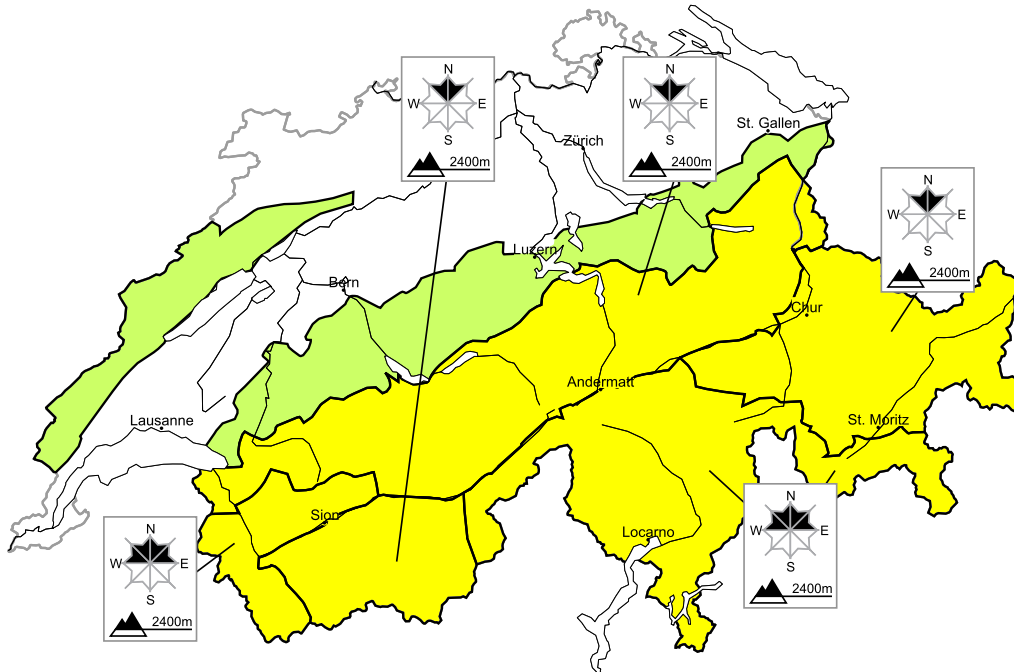

Increase in danger of wet and full-depth avalanches as the day progresses

Edition: 6.4.2018, 17:00 / Next update: 7.4.2018, 08:00

Dry avalanches

Dry, region A

Level 2, moderate

Snow drifts

Avalanche prone locations

Danger description

The snow drift accumulations of the last few days are in some cases still prone to triggering. They can especially at their margins be released. Apart from the danger of being buried, restraint should be exercised also in view of the danger of avalanches sweeping people along and giving rise to falls. Backcountry touring calls for careful route selection.

Additional danger: Wet avalanches as day progresses (see 2nd map)

Danger levels

1 low

2 moderate

3 consider.

4 high

5 very high

WSL Institute for Snow and
Avalanche Research SLF
www.slf.ch