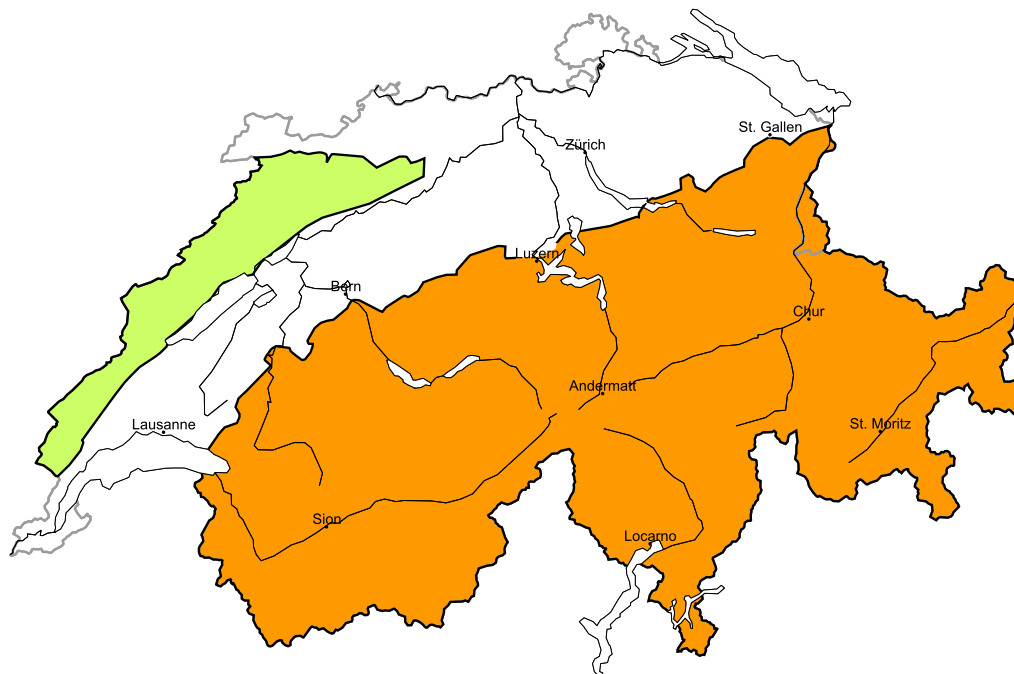

Increase in danger of wet and full-depth avalanches as the day progresses

Edition: 5.4.2018, 17:00 / Next update: 6.4.2018, 08:00

Wet avalanches as day progresses

Wet, region B

Level 1, low

Wet avalanches as day progresses

Individual wet avalanches are possible, but they will be mostly small.

Additional danger: Dry avalanches (see 1st map)

Danger levels

1 low

2 moderate

3 consider.

4 high

5 very high