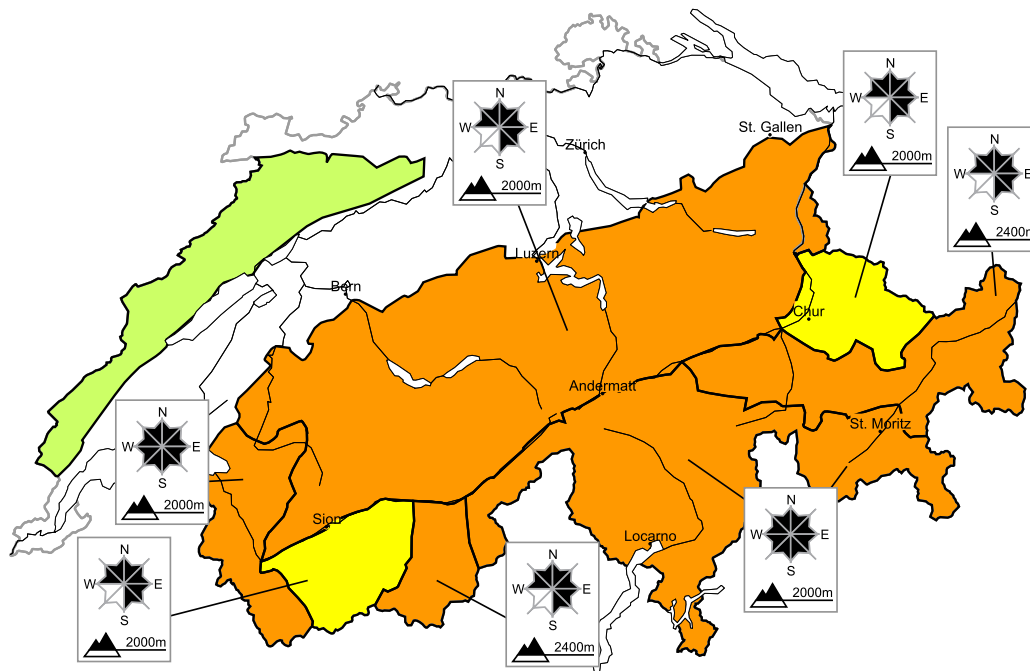

Considerable avalanche danger will be encountered over a wide area

Edition: 5.4.2018, 08:00 / Next update: 5.4.2018, 17:00

Avalanche danger

region F

Level 1, low

Wet avalanches

Individual wet avalanches are possible, but they will be mostly small.

Danger levels

1 low

2 moderate

3 consider.

4 high

5 very high

WSL Institute for Snow and
Avalanche Research SLF
www.slf.ch