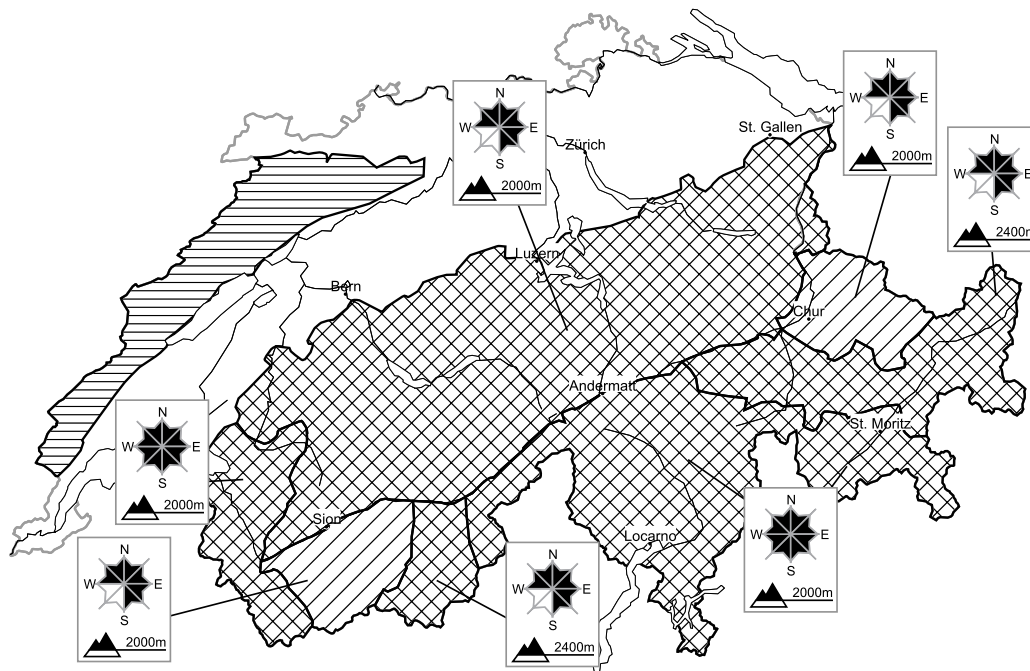

Considerable avalanche danger will be encountered over a wide area

Edition: 5.4.2018, 08:00 / Next update: 5.4.2018, 17:00

Avalanche danger

region F

Level 1, low

Wet avalanches

Individual wet avalanches are possible, but they will be mostly small.

Danger levels

WSL Institute for Snow and
Avalanche Research SLF
www.slf.ch