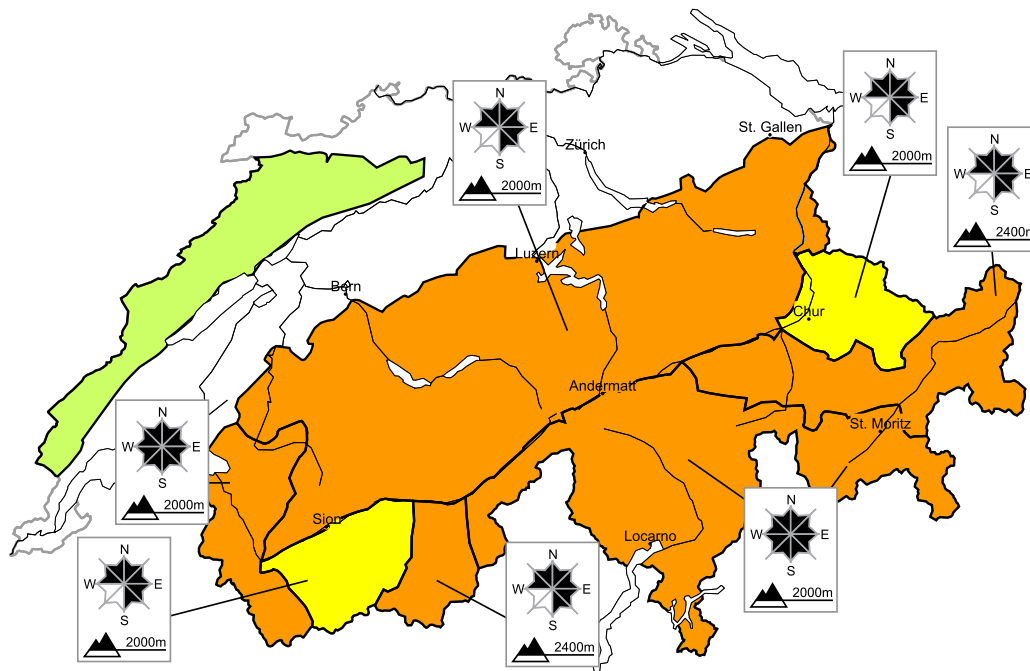

Considerable avalanche danger will be encountered over a wide area. Snow drifts require caution

Edition: 4.4.2018, 17:00 / Next update: 5.4.2018, 08:00

Avalanche danger

region F

Level 1, low

Wet avalanches

Individual wet avalanches are possible, but they will be mostly small.

Danger levels

1 low

2 moderate

3 consider.

4 high

5 very high

WSL Institute for Snow and
Avalanche Research SLF
www.slf.ch