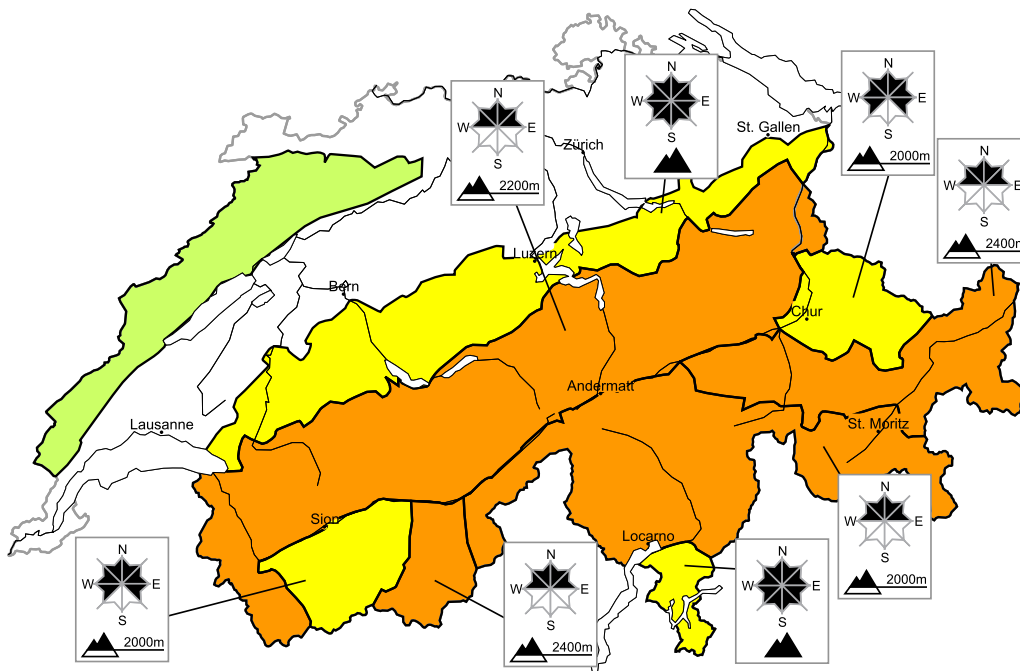

# Considerable avalanche danger will be encountered over a wide area

Edition: 4.4.2018, 08:00 / Next update: 4.4.2018, 17:00

## Avalanche danger

region F

Level 1, low

### Wet avalanches as day progresses

Individual wet avalanches are possible, but they will be mostly small.

Danger levels

1 low

2 moderate

3 consider.

4 high

5 very high