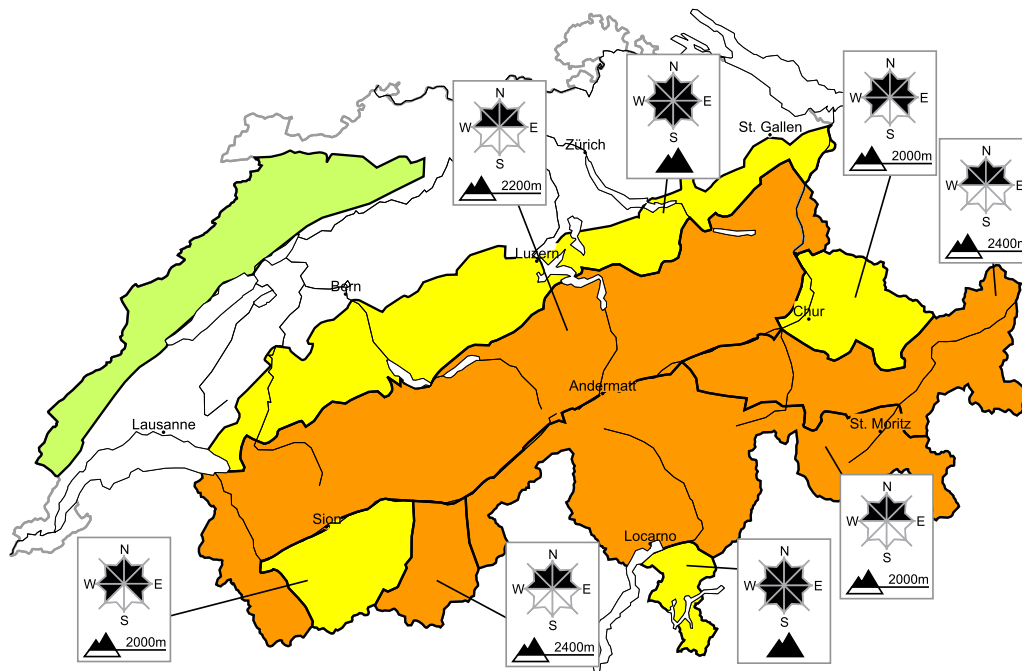

Considerable avalanche danger will be encountered over a wide area

Edition: 3.4.2018, 17:00 / Next update: 4.4.2018, 08:00

Avalanche danger

region F

Level 1, low

Wet avalanches as day progresses

Individual wet avalanches are possible, but they will be mostly small.

Danger levels

1 low

2 moderate

3 consider.

4 high

5 very high

WSL Institute for Snow and
Avalanche Research SLF
www.slf.ch