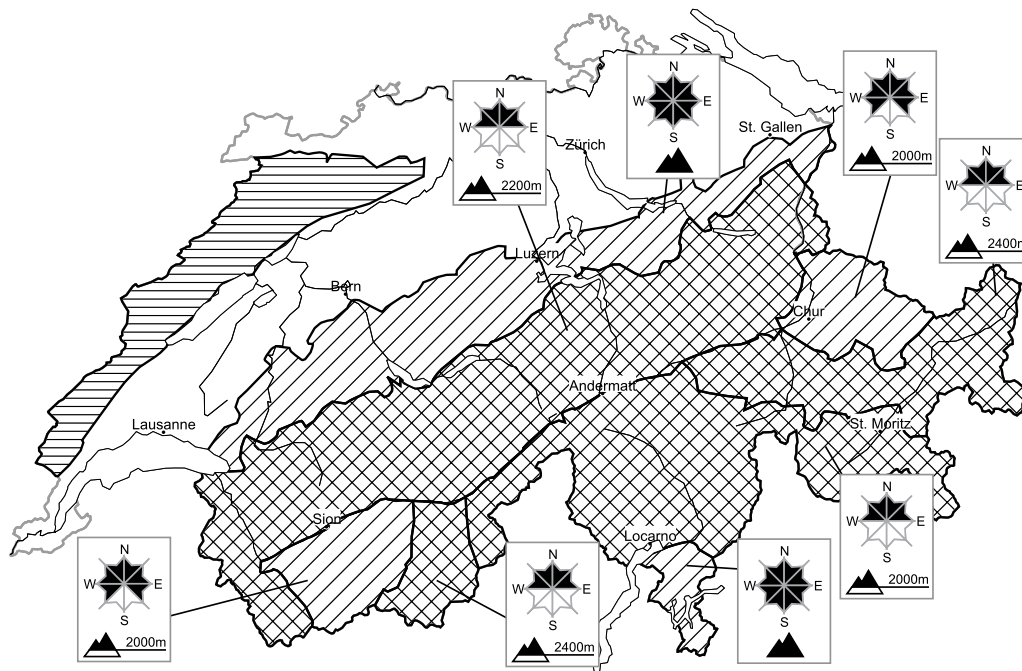

Considerable avalanche danger will be encountered over a wide area

Edition: 3.4.2018, 17:00 / Next update: 4.4.2018, 08:00

Avalanche danger

region F

Level 1, low

Wet avalanches as day progresses

Individual wet avalanches are possible, but they will be mostly small.

Danger levels

WSL Institute for Snow and
Avalanche Research SLF
www.slf.ch