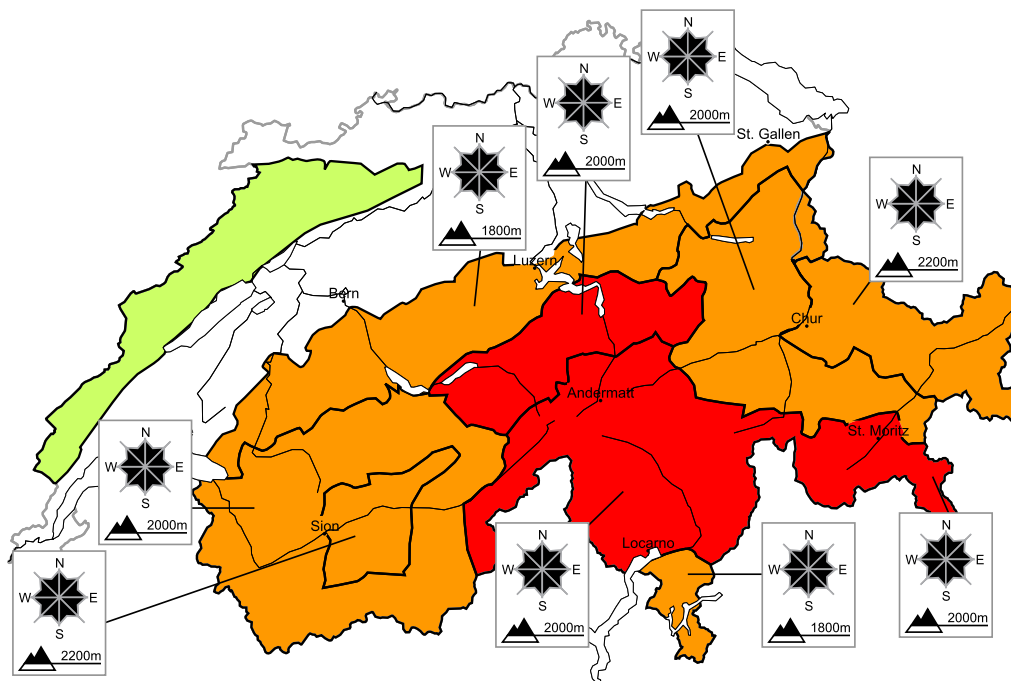

For those venturing off piste a high avalanche danger will be encountered in some regions

Edition: 31.3.2018, 08:00 / Next update: 31.3.2018, 17:00

Avalanche danger

region F

Level 1, low

Individual avalanche prone locations are to be found in particular in extremely steep terrain. Even a small avalanche can sweep snow sport participants along and give rise to falls.

Danger levels

1 low

2 moderate

3 consider.

4 high

5 very high

WSL Institute for Snow and
Avalanche Research SLF
www.slf.ch