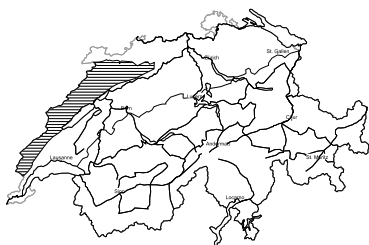

For those venturing off piste a high avalanche danger will be encountered in some regions

Edition: 31.3.2018, 08:00 / Next update: 31.3.2018, 17:00

Avalanche danger

region F

Level 1, low

Individual avalanche prone locations are to be found in particular in extremely steep terrain. Even a small avalanche can sweep snow sport participants along and give rise to falls.

Danger levels