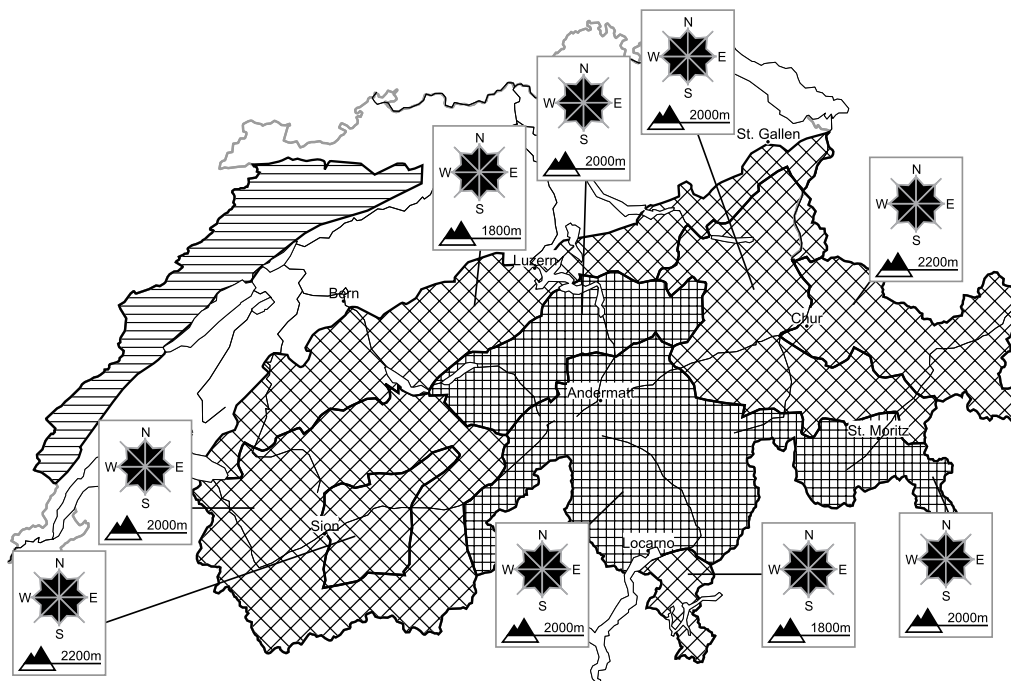

For those venturing off piste a high avalanche danger will be encountered in some regions

Edition: 31.3.2018, 08:00 / Next update: 31.3.2018, 17:00

Avalanche danger

region F

Level 1, low

Individual avalanche prone locations are to be found in particular in extremely steep terrain. Even a small avalanche can sweep snow sport participants along and give rise to falls.

Danger levels