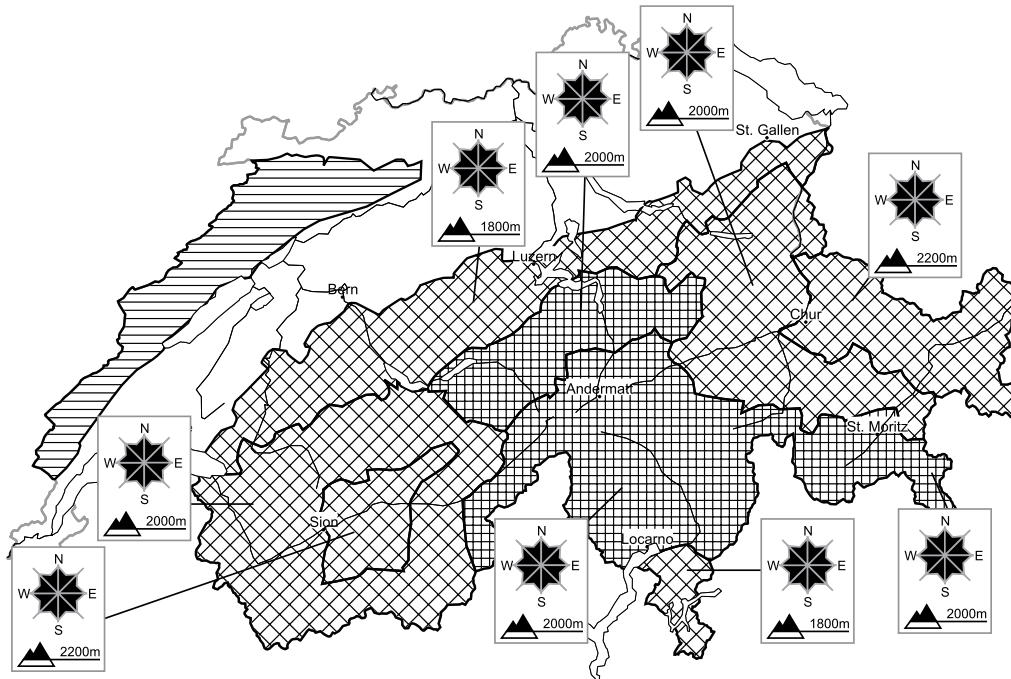

For those venturing off piste a high avalanche danger will be encountered in some regions

Edition: 31.3.2018, 08:00 / Next update: 31.3.2018, 17:00

Avalanche danger

region A

Level 4, high

Fresh snow and snow drifts, old snow

Avalanche prone locations

Danger description

A lot more fresh snow than expected: Numerous natural dry avalanches are to be expected, including large ones in isolated cases. They can release the weakly bonded old snow as well and can reach as far as the valley bottom. Exposed parts of transportation routes can be endangered. Temporary safety measures are to be reviewed. The conditions are unfavourable for snow sport activities outside marked and open pistes.

Wet and full-depth avalanches

At intermediate altitudes more full-depth and wet avalanches are possible. Slides are to be expected on cut slopes. Exposed parts of transportation routes can be endangered.

Danger levels