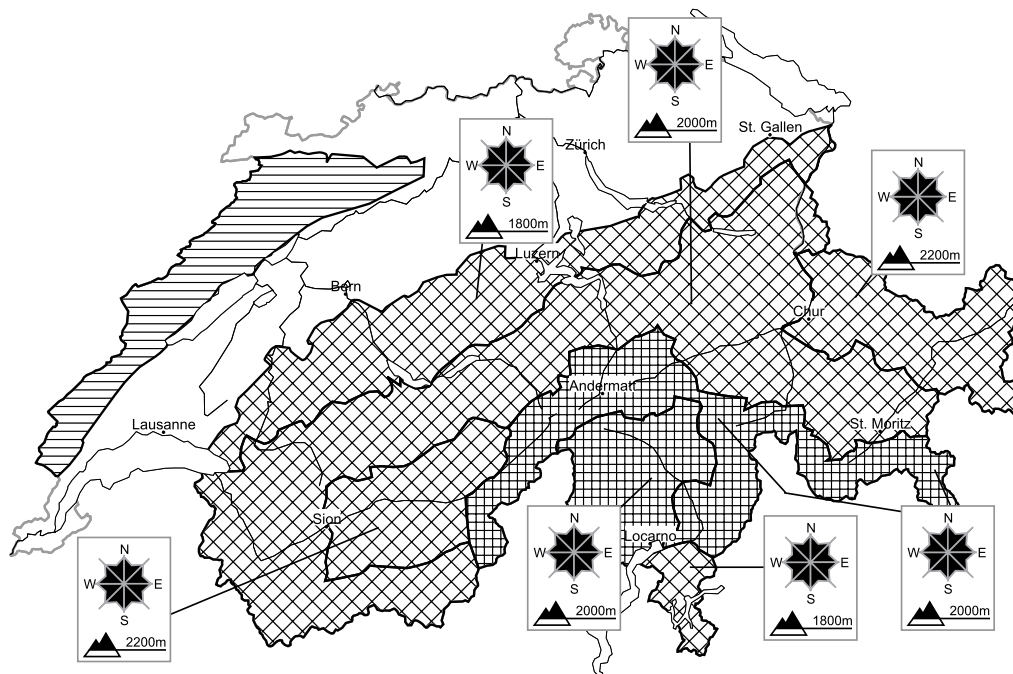

In the south a very critical avalanche situation will be encountered over a wide area

Edition: 30.3.2018, 17:00 / Next update: 31.3.2018, 08:00

Avalanche danger

region F

Level 1, low

Individual avalanche prone locations are to be found in particular in extremely steep terrain. Even a small avalanche can sweep snow sport participants along and give rise to falls.

Danger levels

1 low

2 moderate

3 consider.

4 high

5 very high