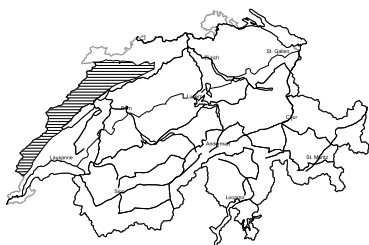

In the south a very critical avalanche situation will be encountered over a wide area

Edition: 30.3.2018, 17:00 / Next update: 31.3.2018, 08:00

Avalanche danger

region F

Level 1, low

Individual avalanche prone locations are to be found in particular in extremely steep terrain. Even a small avalanche can sweep snow sport participants along and give rise to falls.

Danger levels

1 low

2 moderate

3 consider.

4 high

5 very high