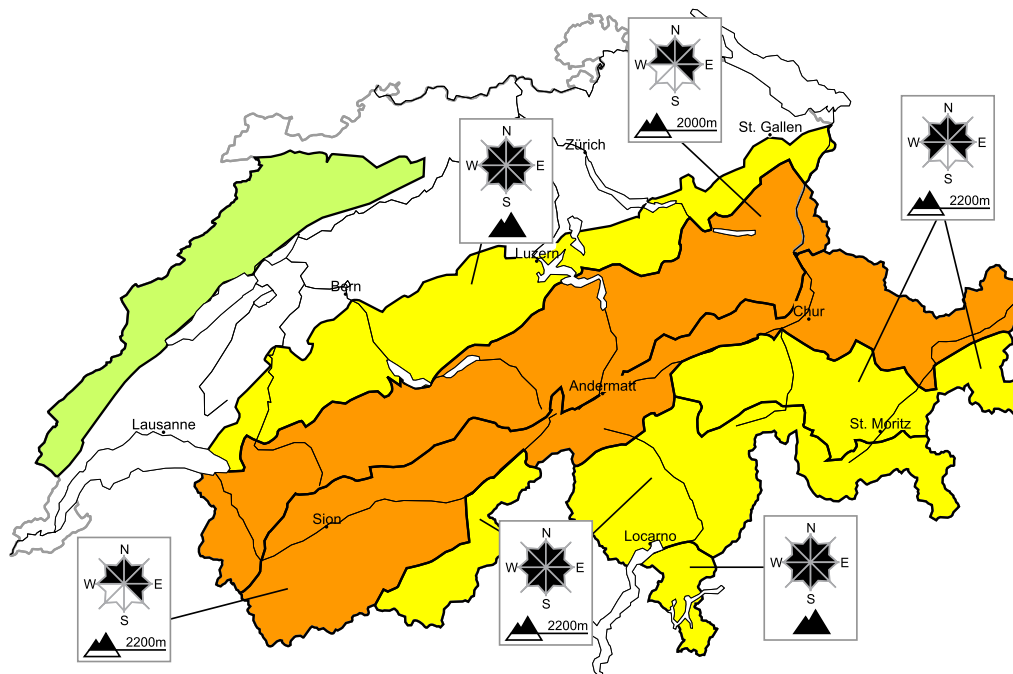

Considerable danger of dry and wet avalanches will be encountered over a wide area

Edition: 30.3.2018, 08:00 / Next update: 30.3.2018, 17:00

Avalanche danger

region F

Level 1, low

Individual avalanche prone locations are to be found in particular in extremely steep terrain. Even a small avalanche can sweep snow sport participants along and give rise to falls.

Danger levels

1 low

2 moderate

3 consider.

4 high

5 very high

WSL Institute for Snow and
Avalanche Research SLF
www.slf.ch