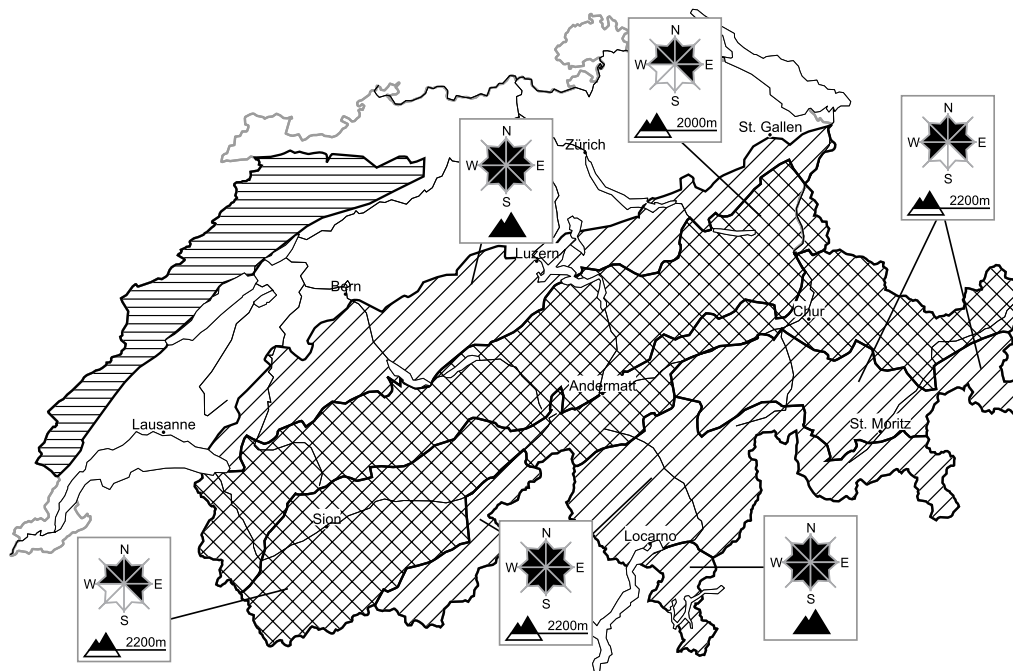

Considerable danger of dry and wet avalanches will be encountered over a wide area

Edition: 30.3.2018, 08:00 / Next update: 30.3.2018, 17:00

Avalanche danger

region F

Level 1, low

Individual avalanche prone locations are to be found in particular in extremely steep terrain. Even a small avalanche can sweep snow sport participants along and give rise to falls.

Danger levels