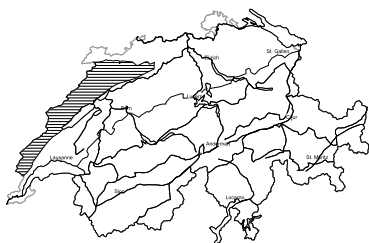

Considerable danger of dry and wet avalanches will be encountered over a wide area

Edition: 30.3.2018, 08:00 / Next update: 30.3.2018, 17:00

Avalanche danger

region F

Level 1, low

Individual avalanche prone locations are to be found in particular in extremely steep terrain. Even a small avalanche can sweep snow sport participants along and give rise to falls.

Danger levels