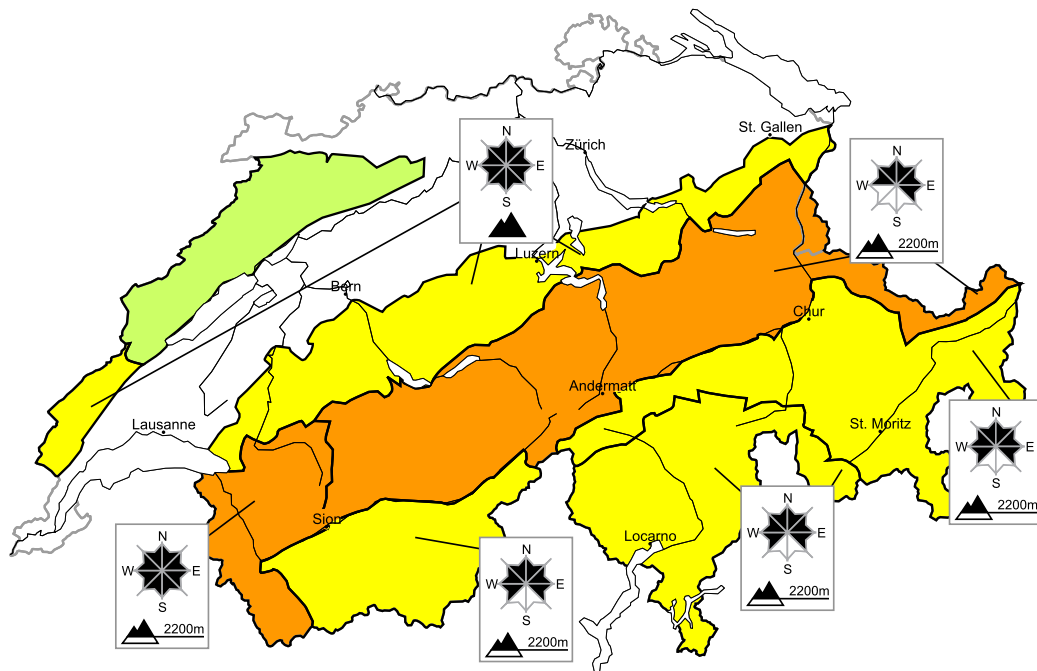

Considerable danger of dry and wet avalanches will be encountered in some regions

Edition: 28.3.2018, 17:00 / Next update: 29.3.2018, 08:00

Avalanche danger

region G

Level 1, low

Wet avalanches

Individual avalanche prone locations are to be found in particular in extremely steep terrain. Even a small avalanche can sweep snow sport participants along and give rise to falls.

Danger levels

1 low

2 moderate

3 consider.

4 high

5 very high

WSL Institute for Snow and
Avalanche Research SLF
www.slf.ch