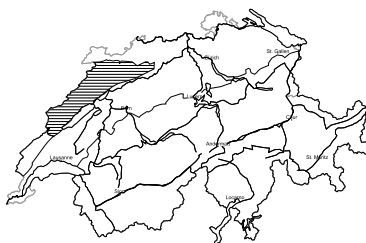

# Considerable danger of dry and wet avalanches will be encountered in some regions

Edition: 28.3.2018, 17:00 / Next update: 29.3.2018, 08:00

## Avalanche danger

region G

Level 1, low

### Wet avalanches

Individual avalanche prone locations are to be found in particular in extremely steep terrain. Even a small avalanche can sweep snow sport participants along and give rise to falls.

Danger levels