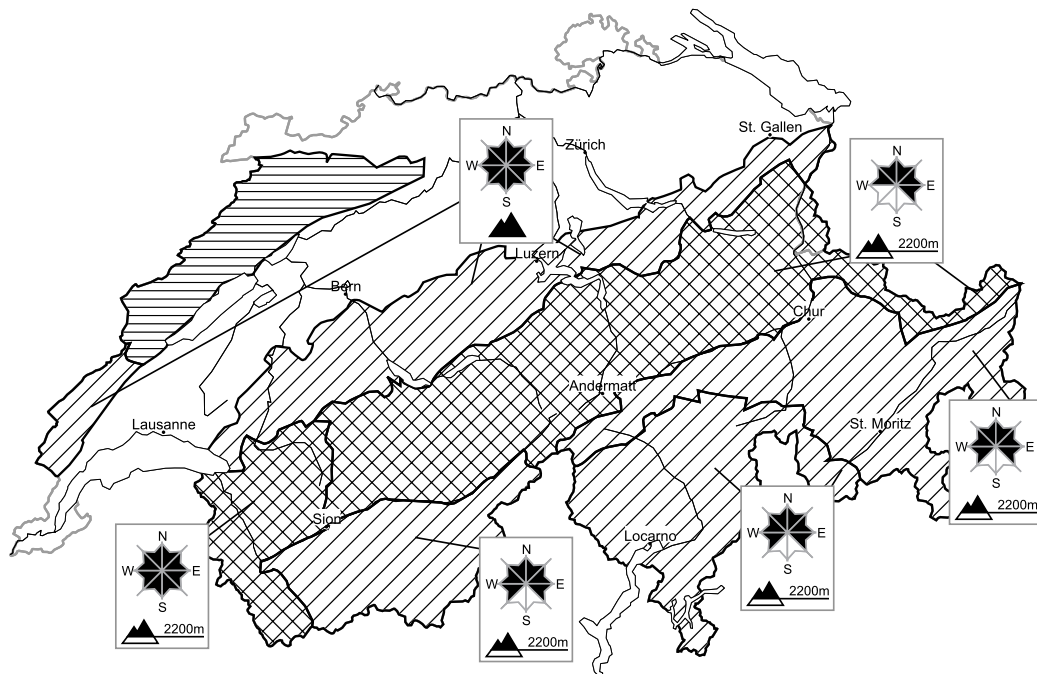

# Considerable danger of dry and wet avalanches will be encountered in some regions

Edition: 28.3.2018, 17:00 / Next update: 29.3.2018, 08:00

## Avalanche danger

region G

Level 1, low

### Wet avalanches

Individual avalanche prone locations are to be found in particular in extremely steep terrain. Even a small avalanche can sweep snow sport participants along and give rise to falls.

Danger levels

1 low

2 moderate

3 consider.

4 high

5 very high

WSL Institute for Snow and  
Avalanche Research SLF  
www.slf.ch