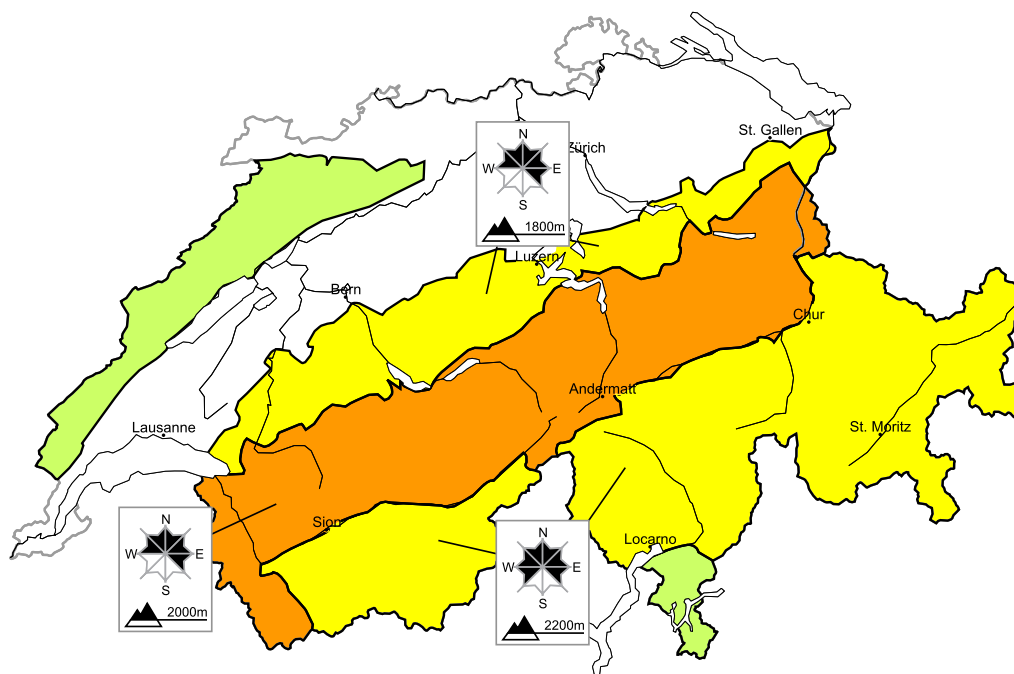

In the north and in the west a considerable avalanche danger will be encountered in some regions

Edition: 28.3.2018, 08:00 / Next update: 28.3.2018, 17:00

Avalanche danger

region E

Level 1, low

Dry avalanches

Individual avalanche prone locations are to be found in particular in extremely steep terrain. Apart from the danger of being buried, restraint should be exercised in particular in view of the danger of avalanches sweeping people along and giving rise to falls.

Full-depth avalanches

In all aspects small and, in isolated cases, medium-sized full-depth avalanches are possible.