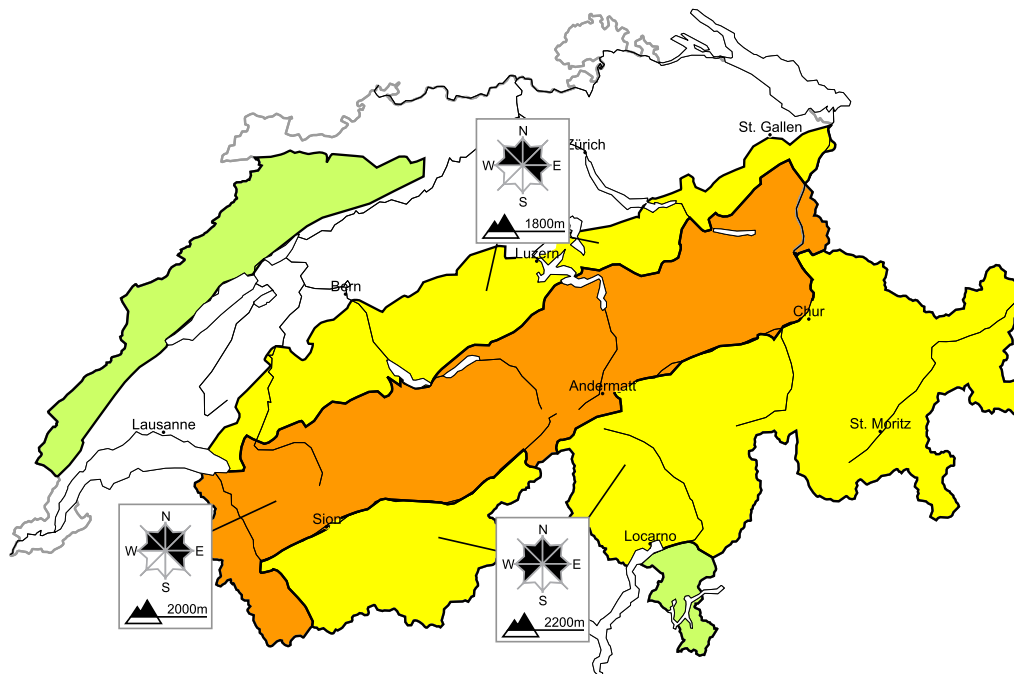

In the north and in the west a considerable avalanche danger will be encountered in some regions

Edition: 28.3.2018, 08:00 / Next update: 28.3.2018, 17:00

Avalanche danger

region D

Level 1, low

Individual avalanche prone locations are to be found in particular in extremely steep terrain. Apart from the danger of being buried, restraint should be exercised in particular in view of the danger of avalanches sweeping people along and giving rise to falls.

Danger levels

1 low

2 moderate

3 consider.

4 high

5 very high

WSL Institute for Snow and
Avalanche Research SLF
www.slf.ch