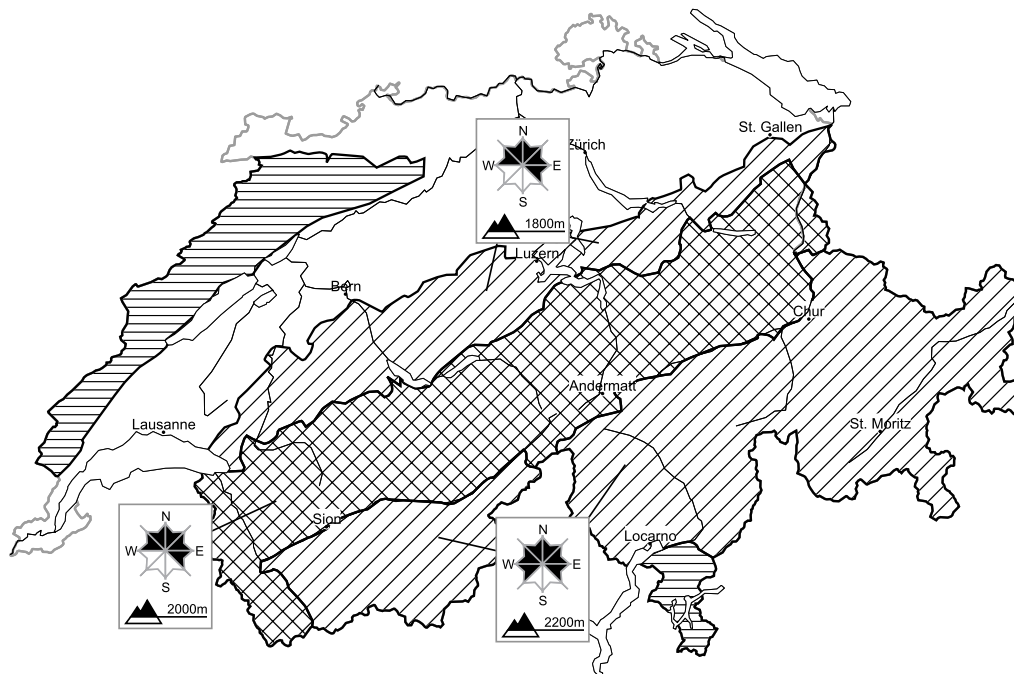

In the north and in the west a considerable avalanche danger will be encountered in some regions

Edition: 28.3.2018, 08:00 / Next update: 28.3.2018, 17:00

Avalanche danger

region E

Level 1, low

Dry avalanches

Individual avalanche prone locations are to be found in particular in extremely steep terrain. Apart from the danger of being buried, restraint should be exercised in particular in view of the danger of avalanches sweeping people along and giving rise to falls.

Full-depth avalanches

In all aspects small and, in isolated cases, medium-sized full-depth avalanches are possible.

Danger levels