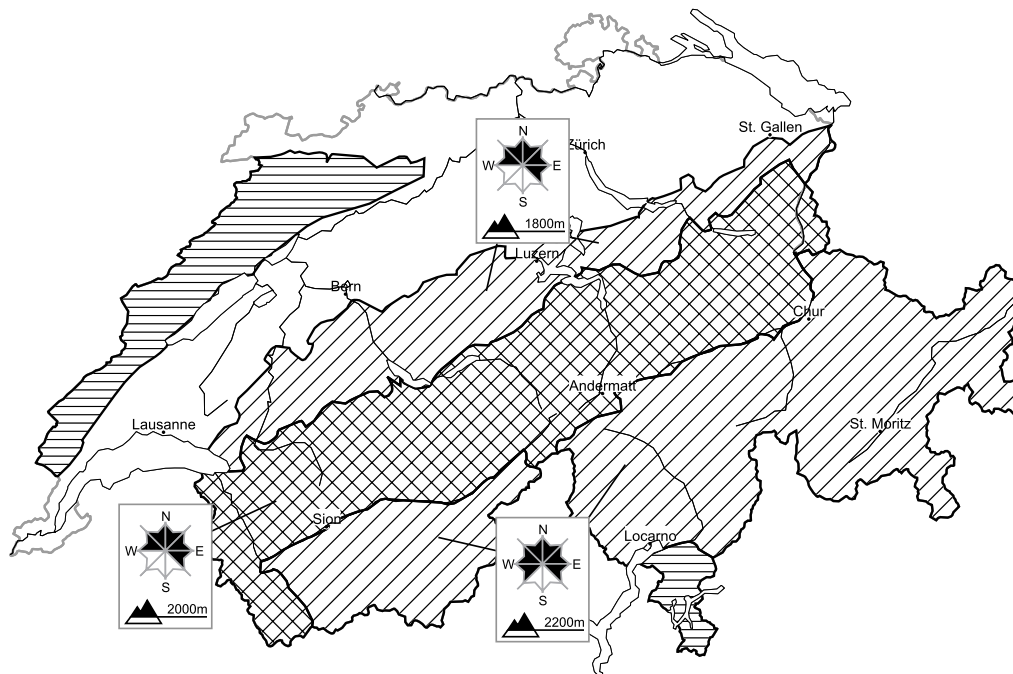

In the north and in the west a considerable avalanche danger will be encountered in some regions

Edition: 28.3.2018, 08:00 / Next update: 28.3.2018, 17:00

Avalanche danger

region D

Level 1, low

Individual avalanche prone locations are to be found in particular in extremely steep terrain. Apart from the danger of being buried, restraint should be exercised in particular in view of the danger of avalanches sweeping people along and giving rise to falls.

Danger levels