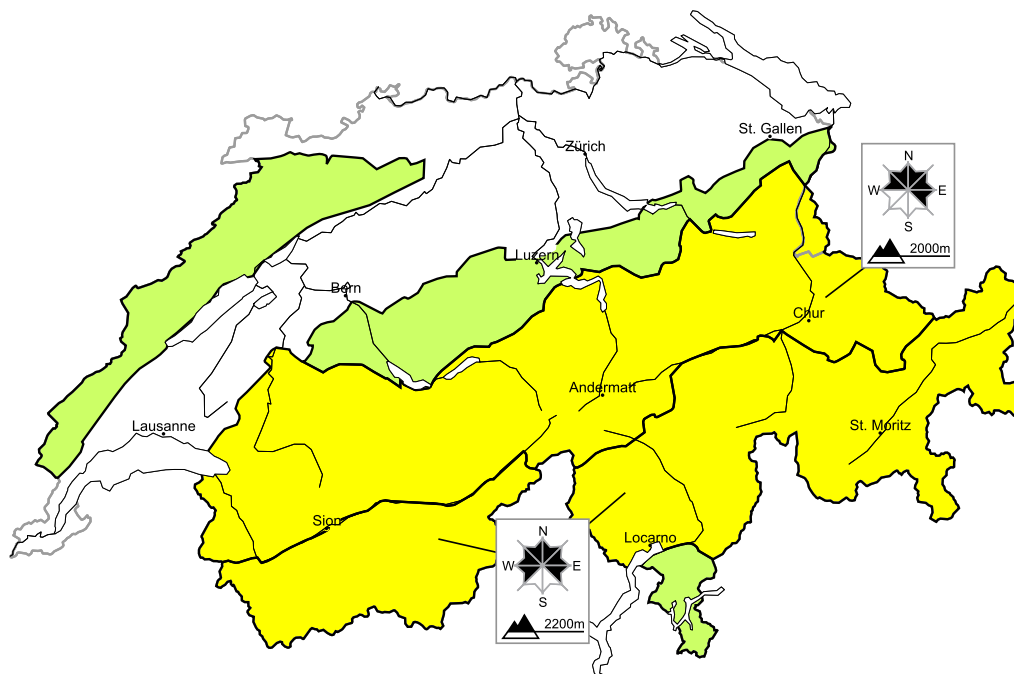

Moderate avalanche danger will be encountered over a wide area

Edition: 26.3.2018, 17:00 / Next update: 27.3.2018, 08:00

Avalanche danger

region E

Level 1, low

Dry avalanches

Individual avalanche prone locations are to be found in particular in extremely steep terrain. Apart from the danger of being buried, restraint should be exercised in particular in view of the danger of avalanches sweeping people along and giving rise to falls.

Full-depth avalanches

In all aspects small and, in isolated cases, medium-sized full-depth avalanches are possible.

Danger levels

1 low

2 moderate

3 consider.

4 high

5 very high