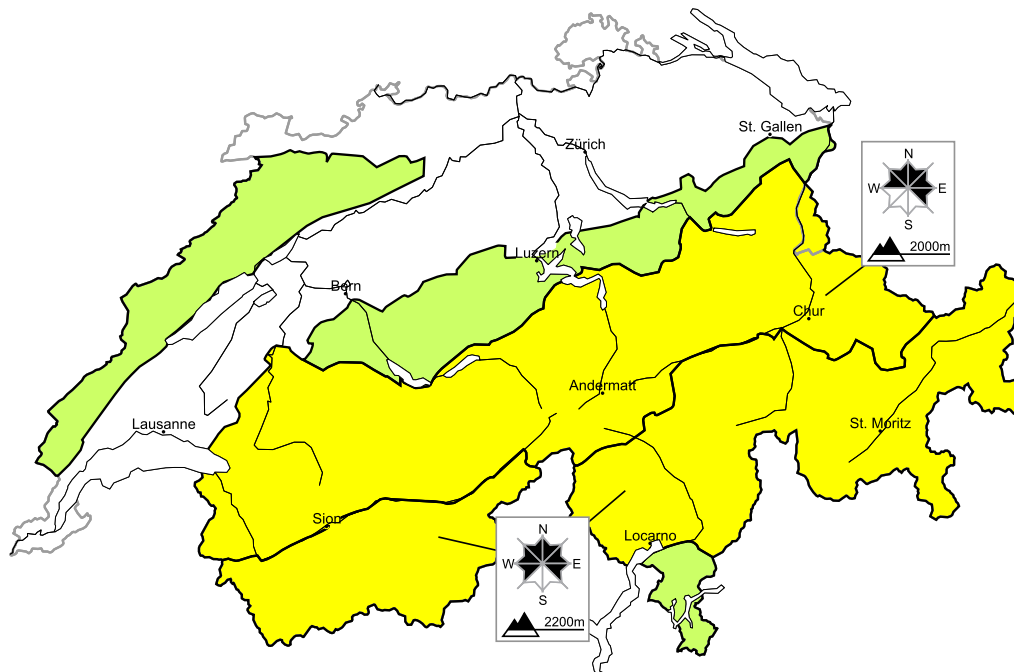

Moderate avalanche danger will be encountered over a wide area

Edition: 26.3.2018, 17:00 / Next update: 27.3.2018, 08:00

Avalanche danger

region D

Level 1, low

Individual avalanche prone locations are to be found in particular in extremely steep terrain. Apart from the danger of being buried, restraint should be exercised in particular in view of the danger of avalanches sweeping people along and giving rise to falls.

Danger levels

1 low

2 moderate

3 consider.

4 high

5 very high

WSL Institute for Snow and
Avalanche Research SLF
www.slf.ch