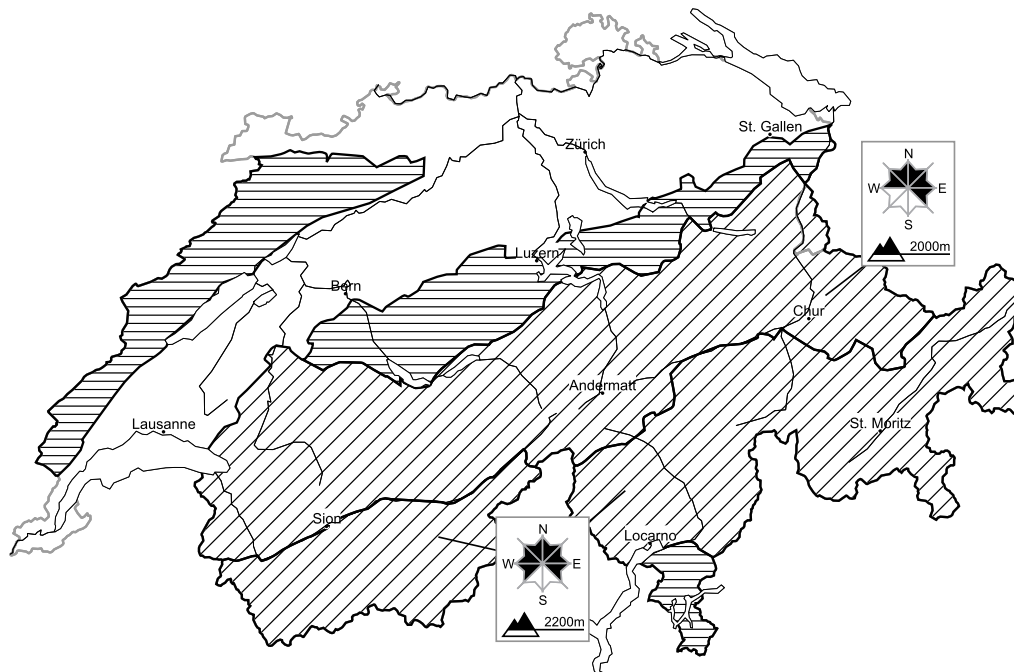

Moderate avalanche danger will be encountered over a wide area

Edition: 26.3.2018, 17:00 / Next update: 27.3.2018, 08:00

Avalanche danger

region E

Level 1, low

Dry avalanches

Individual avalanche prone locations are to be found in particular in extremely steep terrain. Apart from the danger of being buried, restraint should be exercised in particular in view of the danger of avalanches sweeping people along and giving rise to falls.

Full-depth avalanches

In all aspects small and, in isolated cases, medium-sized full-depth avalanches are possible.

Danger levels

1 low

2 moderate

3 consider.

4 high

5 very high