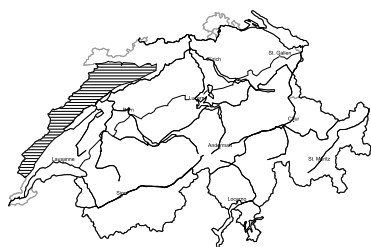

## Moderate avalanche danger will be encountered over a wide area

Edition: 26.3.2018, 17:00 / Next update: 27.3.2018, 08:00

### Avalanche danger

region D

Level 1, low

Individual avalanche prone locations are to be found in particular in extremely steep terrain. Apart from the danger of being buried, restraint should be exercised in particular in view of the danger of avalanches sweeping people along and giving rise to falls.