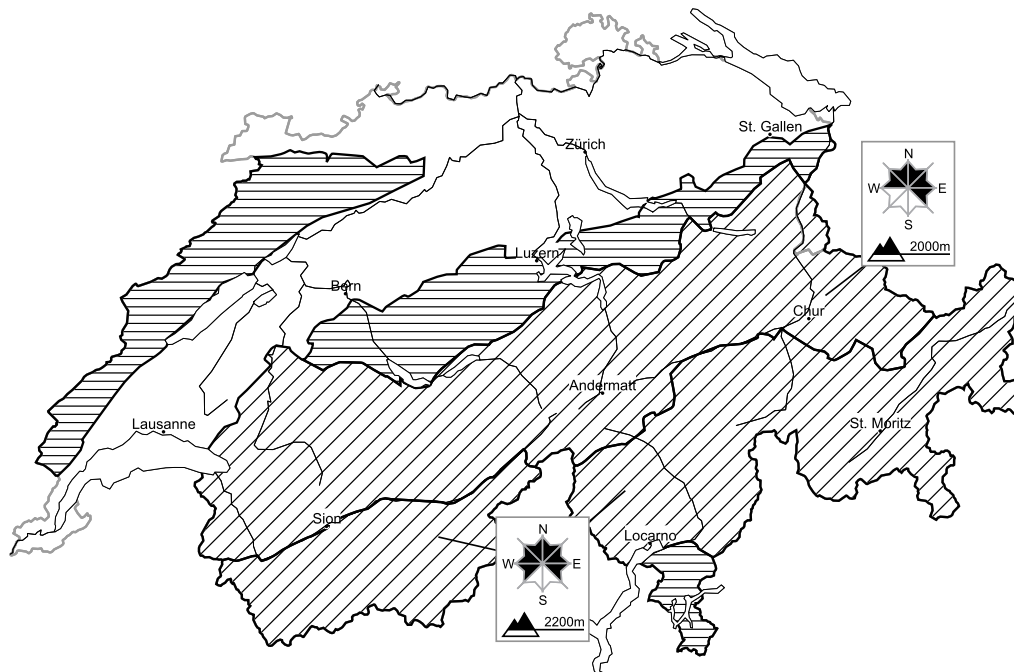

## Moderate avalanche danger will be encountered over a wide area

Edition: 26.3.2018, 17:00 / Next update: 27.3.2018, 08:00

### Avalanche danger

region D

Level 1, low

Individual avalanche prone locations are to be found in particular in extremely steep terrain. Apart from the danger of being buried, restraint should be exercised in particular in view of the danger of avalanches sweeping people along and giving rise to falls.

Danger levels

WSL Institute for Snow and  
Avalanche Research SLF  
www.slf.ch