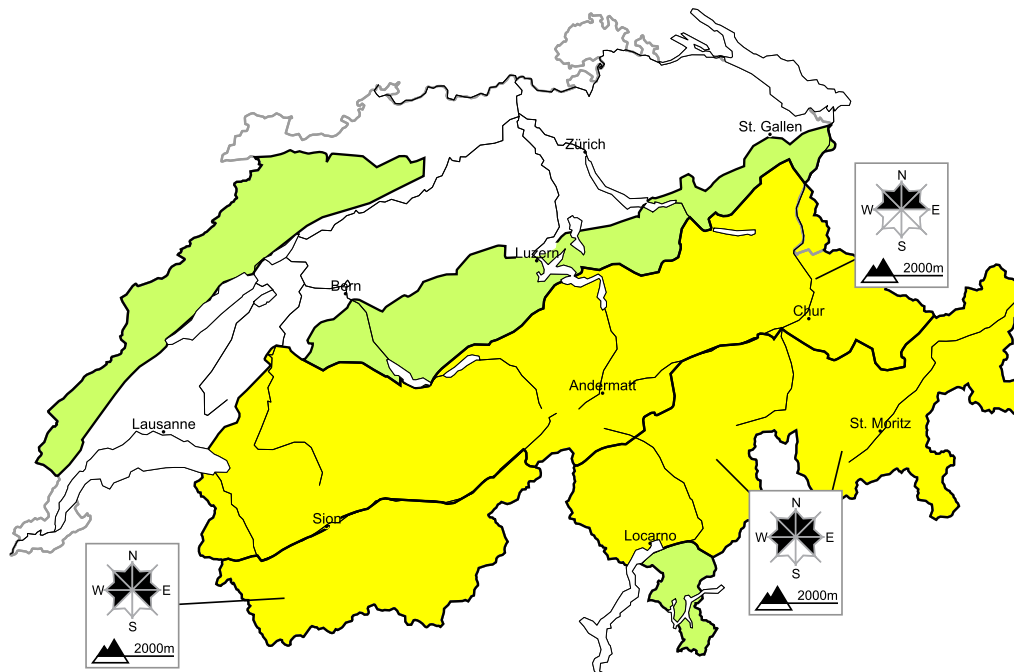

Moderate avalanche danger will be encountered over a wide area

Edition: 26.3.2018, 08:00 / Next update: 26.3.2018, 17:00

Avalanche danger

region D

Level 1, low

Individual avalanche prone locations are to be found in particular in extremely steep terrain. Apart from the danger of being buried, restraint should be exercised in particular in view of the danger of avalanches sweeping people along and giving rise to falls.

Danger levels

1 low

2 moderate

3 consider.

4 high

5 very high

WSL Institute for Snow and
Avalanche Research SLF
www.slf.ch