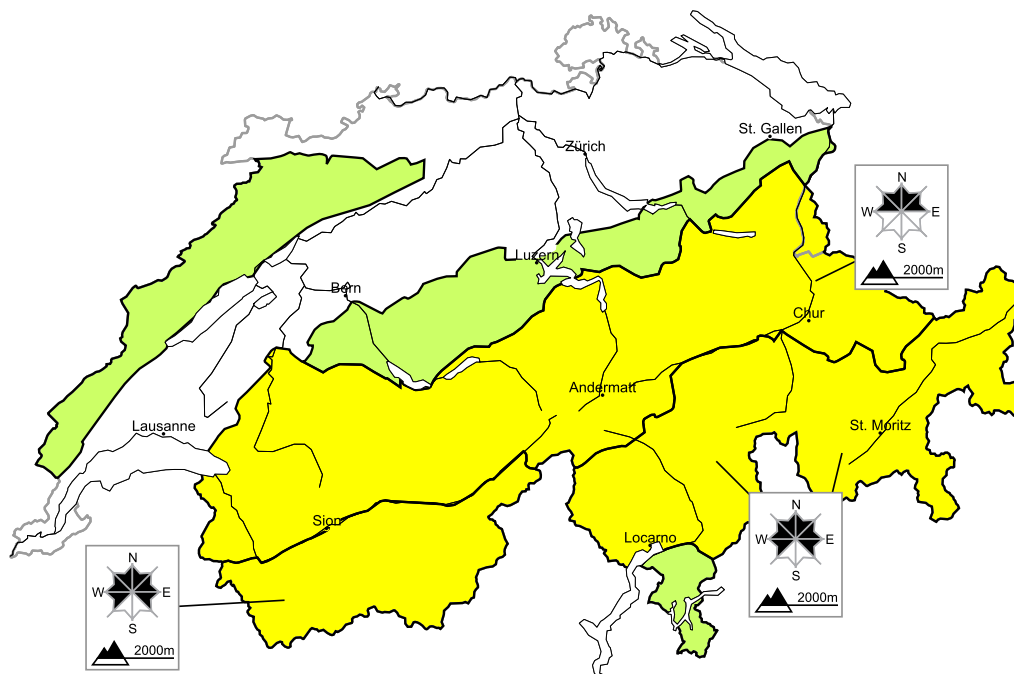

## Moderate avalanche danger will be encountered over a wide area

Edition: 26.3.2018, 08:00 / Next update: 26.3.2018, 17:00

### Avalanche danger

#### region C

#### Dry avalanches

Individual avalanche prone locations are to be found in particular in extremely steep terrain. Apart from the danger of being buried, restraint should be exercised in particular in view of the danger of avalanches sweeping people along and giving rise to falls.