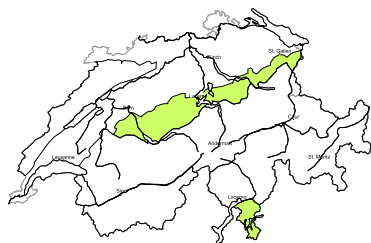

## Moderate avalanche danger will be encountered over a wide area

Edition: 26.3.2018, 08:00 / Next update: 26.3.2018, 17:00

### Avalanche danger

#### region C

#### Dry avalanches

Individual avalanche prone locations are to be found in particular in extremely steep terrain. Apart from the danger of being buried, restraint should be exercised in particular in view of the danger of avalanches sweeping people along and giving rise to falls.